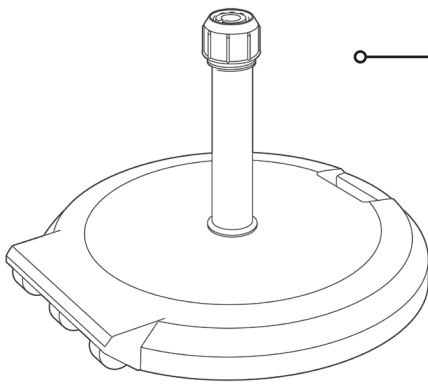

84 lb. Free Standing Umbrella Base with wheels

Stem Height: 16"
Diameter: 24"

Product Specifications

Product Description	Reference Number	Color	UPC Code 014306	Weight Each (lbs.)	Master Pack	Master Pack Volume (cu. ft)
84 lb. Free Standing Umbrella Base with wheels	US608404	White	913445	88.00	1	1.34
	US608466	Sand	913452	88.00	1	1.34
	US608437	Bronze	913469	88.00	1	1.34
	US608402	Charcoal	920597	88.00	1	1.34

⚠️ WARNING: Cancer - www.P65Warnings.ca.gov.

⚠️ AVERTISSEMENT: Cancer - www.P65Warnings.ca.gov.

⚠️ ADVERTENCIA: Cáncer - www.P65Warnings.ca.gov.

84 lb. Free Standing Umbrella Base

Spare Parts

Cap USSP0268, USSP0269, USSP0270, USSP0299

Reference	Description
USSP0268	CAP 84LB UMB BASE STEM WHITE
USSP0269	CAP 84LB UMB BASE STEM SAND
USSP0270	CAP 84LB UMB BASE STEM BRONZE
USSP0299	CAP 84LB UMB BASE STEM CHAR