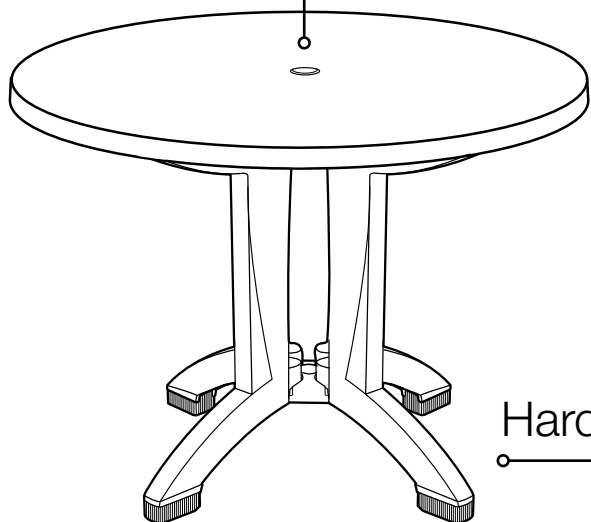

Height: 28.4"
Diameter: 38"

Aquaba 38" Round Pedestal Tables

Product Specifications

Product Description	Reference Number	Color	UPC Code 014306	Weight Each (lbs.)	Master Pack	Master Pack Volume (cu. ft)
Aquaba 38" Round Pedestal Tables	US921037	Ranch/Bronze	942278	24.20	1	4.45
	US921002	Zinc/Charcoal	942285	24.20	1	4.45
	US921008	Sawcut/Teak	942292	24.20	1	4.45
	US921004	White Marble/White	942308	24.20	1	4.45

Features & Benefits Warranty: 2 Yr.

- Large 4-prong pedestal base for stability.
- Two leg levelers for balancing on uneven surfaces
- Base is constructed of 100% prime resin.
- Easy to clean with soap & water or a mild detergent.
- Umbrella hole with cap to fit any Grosfillex® umbrella with a 1 1/2" pole
- Table base will accommodate the Grosfillex® resin umbrella base with filling cap.

The Aquaba 38" Round Pedestal tables are perfect for outdoor dining. Their hard, resin surfaces are built to hold up under the harshest weather conditions. Tables are UV Resistant and impervious to salt air and chlorine.

Aquaba 38" Round Pedestal Tables

Spare Parts

Umbrella Plug USSP0027 to USSP0032

Hardware Kit & Footpads - USSP0210 & USSP0213

2 fixed, 2 adjustable
Footpads

Reference	Description
USSP0210	HRDW KIT & FTPADS BALC LEGS WH
USSP0213	HRDW KIT & FTPADS BALC LEGS CH
USSP0027	UMB STD PLUG TABLE CHAR
USSP0029	UMB STD PLUG TABLE WHITE
USSP0031	UMB STD PLUG TABLE WOOD
USSP0032	UMB STD PLUG TABLE BRONZE