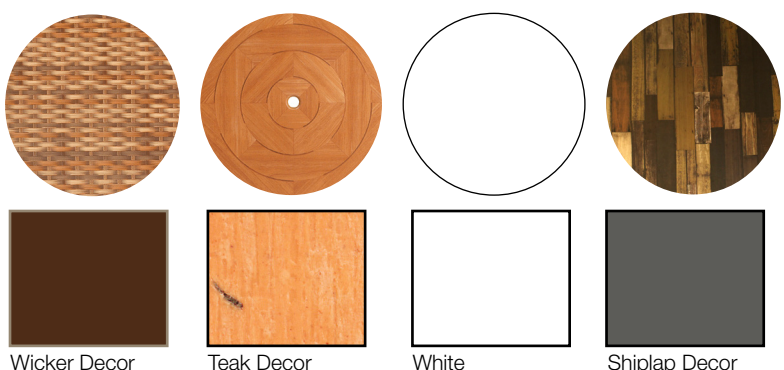

Height: 28.4"
Diameter: 42"

Atlanta 42" Round Pedestal Tables

Product Specifications

Product Description	Reference Number	Color	UPC Code 014306	Weight Each (lbs.)	Master Pack	Master Pack Volume (cu. ft)
Atlanta 42" Round Pedestal Tables	UT380018	Wicker Decor	936925	45.60	1	8.86
	UT380008	Teak Decor	936918	45.60	1	8.86
	UT380004	White	936901	45.60	1	8.86
	UT380720	Shiplap	936895	45.60	1	8.86

The Atlanta 42" Round Pedestal Tables are perfect for fine outdoor dining. Their hard, smooth molded melamine seamless surfaces are available in a variety of rich decors and promise no gaps, cracks or graying with age. Built to hold up under the harshest weather conditions, the Atlanta tables are UV resistant and impervious to salt air and chlorine.