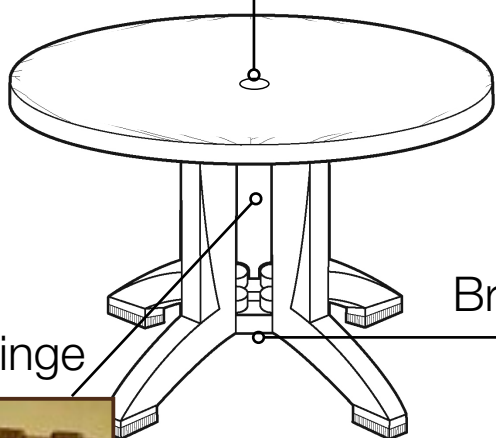

Features & Benefits Warranty: 2 Yr.

- Large 4-prong pedestal base for stability.
- Base is constructed of 100% prime resin.
- Umbrella hole with cap to fit any Grosfillex® umbrella with a 1 1/2" pole
- Easy to clean with soap & water or a mild detergent.
- Table base will accommodate the Grosfillex® resin umbrella base with filling cap.

The Atlanta 42" Round Pedestal Tables are perfect for fine outdoor dining. Their hard, smooth molded melamine seamless surfaces are available in a variety of rich decors and promise no gaps, cracks or graying with age. Built to hold up under the harshest weather conditions, the Atlanta tables are UV resistant and impervious to salt air and chlorine.

Wicker Decor Teak Decor White Shiplap Decor

Atlanta 42" Round Pedestal Tables

Spare Parts

Umbrella Plug USSP0027 to USSP0032

Hardware Kit & Brackets -
USSP0017 and USSP0018

Brace Insert - USSP0001 to USSP0007