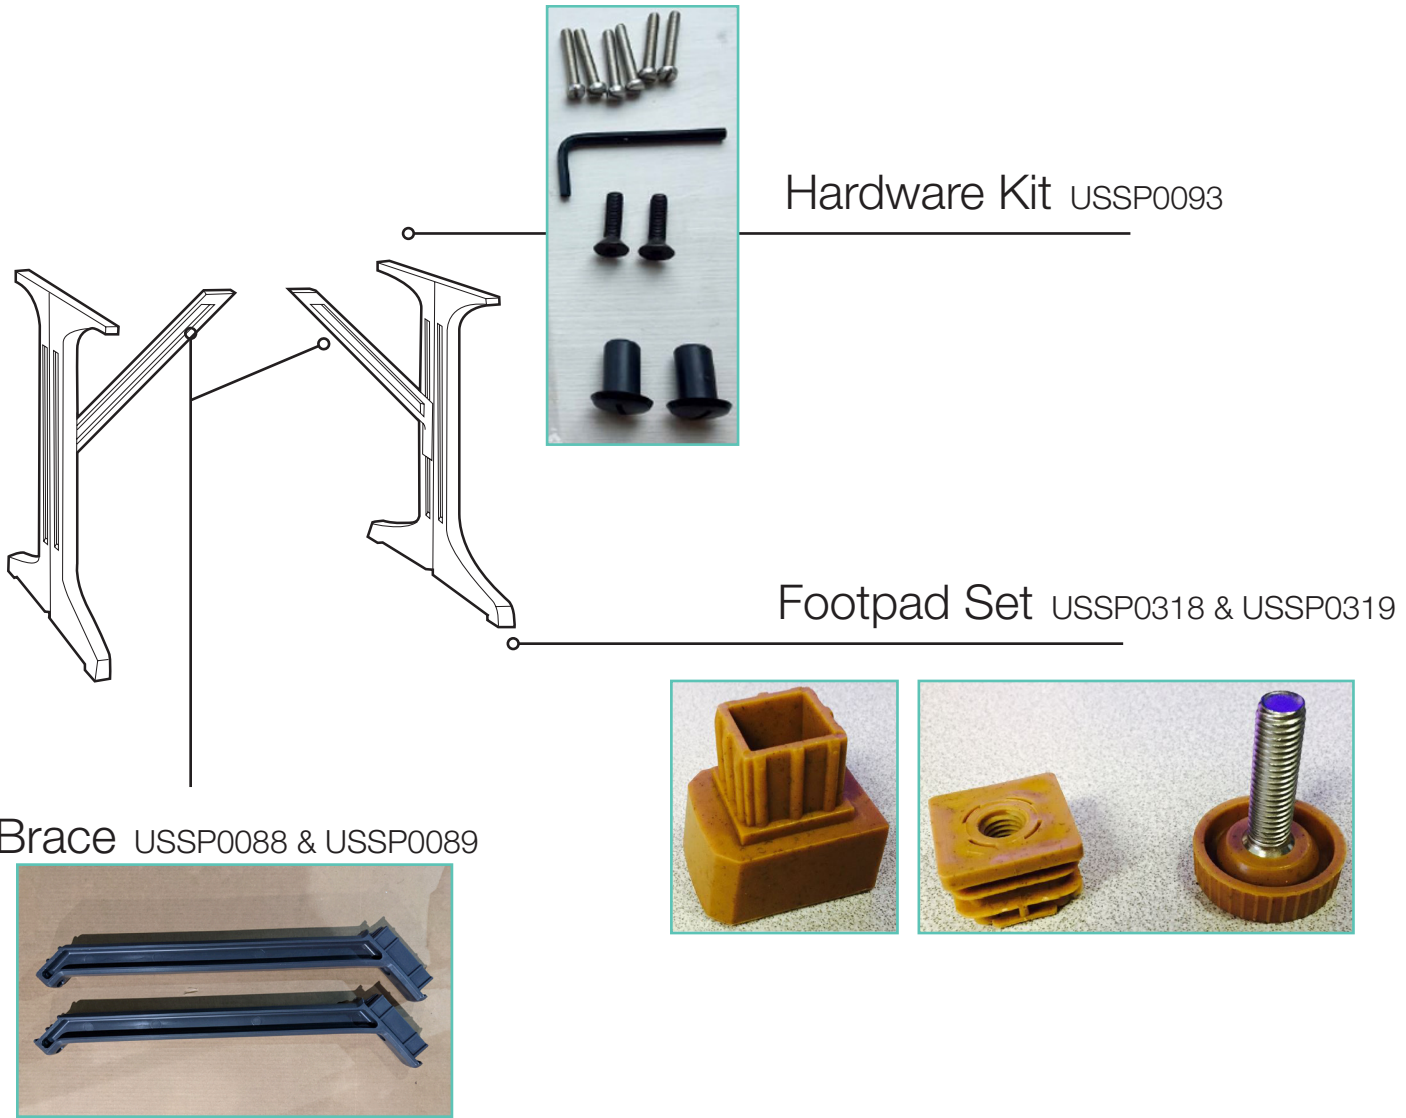

Alpha Resin Base Lateral

Height: 28"
Weight:

Product Specifications

Product Description	Reference Number	Color	UPC Code 014306	Weight Each (lbs.)	Master Pack	Master Pack Volume (cu. ft)
Alpha Resin Base Lateral	55618302	Charcoal	134628	15.00	1	1.79
	55618304	White	925351	15.00	1	1.79
	55618337	Bronze	132921	15.00	1	1.79
	55618308	Teakwood	928234	15.00	1	1.79
	55618378	Amazon Green	929361	15.00	1	1.79
	55618181	Taupe	918365	15.00	1	1.79

Features & Benefits Warranty: 2 Yrs.

- Specifically designed for Grosfillex 48" x 32" with umbrella hole food service molded melamine tables.
- Heavy duty four-prong resin base for extra stability.
- Made of 100% prime resin, a material impervious to moisture, salt air, chlorine.
- Anti-skid glides for extra stability and resistant to wear.
- Available in three colors to custom design your Grosfillex table with full table top complements.

Reference	Description
USSP0093	HARDWARE KIT ALPHA LATERAL & OMEGA
USSP0088	LATERAL BASE 1000 BRACE CHAR
USSP0089	LATERAL BASE 1000 BRACE-BM
USSP0318	ALPHA SM/LG FOOTPAD SET WHITE (3 FIXED/1 ADJ)
USSP0319	ALPHA SM/LG FOOTPAD SET BLACK (3 FIXED/1 ADJ)