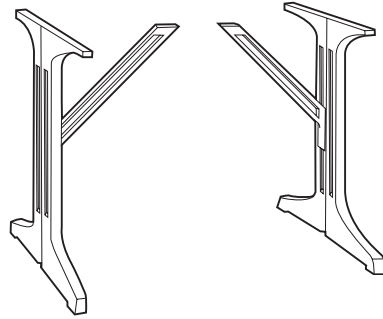

Alpha Resin Base Lateral

Height: 28"
Weight:

Product Specifications

Product Description	Reference Number	Color	UPC Code 014306	Weight Each (lbs.)	Master Pack	Master Pack Volume (cu. ft)
Alpha Resin Base Lateral	55618302	Charcoal	134628	15.00	1	1.79
	55618304	White	925351	15.00	1	1.79
	55618337	Bronze	132921	15.00	1	1.79
	55618308	Teakwood	928234	15.00	1	1.79
	55618378	Amazon Green	929361	15.00	1	1.79
	55618181	Taupe	918365	15.00	1	1.79

Features & Benefits Warranty: 2 Yrs.

- Specifically designed for Grosfillex 48" x 32" with umbrella hole food service molded melamine tables.
- Heavy duty four-prong resin base for extra stability.
- Made of 100% prime resin, a material impervious to moisture, salt air, chlorine.
- Anti-skid glides for extra stability and resistant to wear.
- Available in three colors to custom design your Grosfillex table with full table top complements.