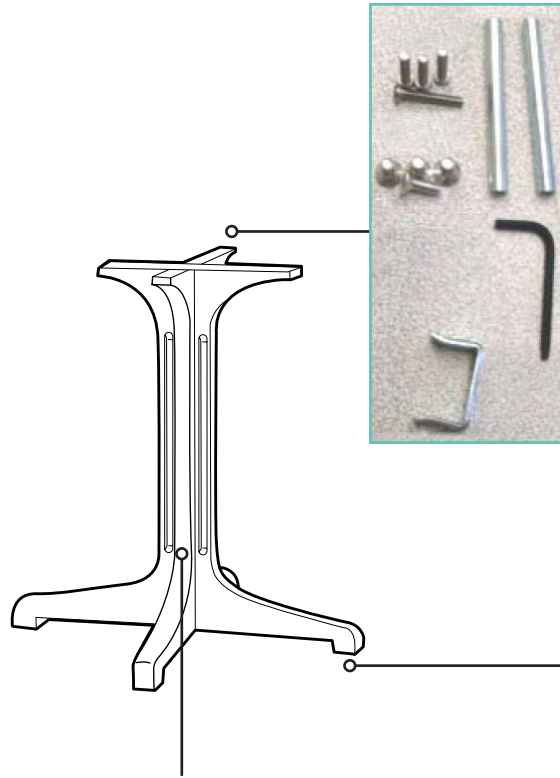

Alpha Resin Base Small

Height: 28"
 Width: 26"
 Depth: 26"
 Weight: 10.8 lbs

Product Specifications

Product Description	Reference Number	Color	UPC Code 014306	Weight Each (lbs.)	Master Pack	Master Pack Volume (cu. ft)
Alpha Resin Base Small	55631804	White	708270	13.00	1	1.79
	55631802	Charcoal	116211	13.00	1	1.79
	55631837	Bronze	128139	13.00	1	1.79
	55631878	Amazon Green	708225	13.00	1	1.79
	55631181	Taupe	918341	13.00	1	1.79
	55631808	Teakwood	131559	13.00	1	1.79

Features & Benefits Warranty: 2 Yrs.

- Specifically designed for indoor/outdoor hospitality food service use.
- Heavy duty four-prong resin base for all Grosfillex 24" Square, 30" Round, and 24" x 32" molded melamine tabletops.
- One adjustable leg leveler balances table on uneven surfaces.
- Made of 100% prime resin, a material impervious to moisture, salt air, chlorine, and most common food stains.
- Anti-skid glides for extra stability and resistant to wear.
- Available in five colors to custom design your Grosfillex table with full table top complements.

Alpha Resin Base Small

Spare Parts

Hardware Kit USSP0071 & USSP0072

Footpad Set USSP0318 & USSP0319

Center Tube USSP0070

Reference	Description
USSP0318	FOOTPAD SET WHITE (3 FIXED/1 ADJ)
USSP0319	FOODPAD SET BLACK (3 FIXED/1 ADJ)
USSP0070	1000 (ALPHA) BASE CENTER TUBE WHITE
USSP0071	HARDWARE KIT ALPHA SMALL WHITE
USSP0072	HARDWARE KIT ALPHA SMALL BLACK