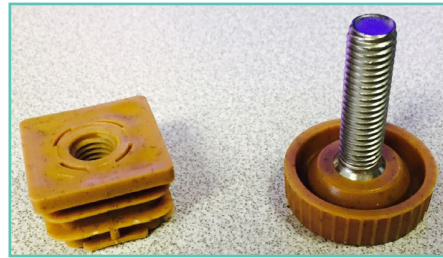

Alpha Resin Base Small

Height: 28"
 Width: 26"
 Depth: 26"
 Weight: 10.8 lbs

Product Specifications

Product Description	Reference Number	Color	UPC Code 014306	Weight Each (lbs.)	Master Pack	Master Pack Volume (cu. ft)
Alpha Resin Base Small	55631804	White	708270	13.00	1	1.79
	55631802	Charcoal	116211	13.00	1	1.79
	55631837	Bronze	128139	13.00	1	1.79
	55631878	Amazon Green	708225	13.00	1	1.79
	55631181	Taupe	918341	13.00	1	1.79
	55631808	Teakwood	131559	13.00	1	1.79

Features & Benefits Warranty: 2 Yrs.

- Specifically designed for indoor/outdoor hospitality food service use.
- Heavy duty four-prong resin base for all Grosfillex 24" Square, 30" Round, and 24" x 32" molded melamine tabletops.
- One adjustable leg leveler balances table on uneven surfaces.
- Made of 100% prime resin, a material impervious to moisture, salt air, chlorine, and most common food stains.
- Anti-skid glides for extra stability and resistant to wear.
- Available in five colors to custom design your Grosfillex table with full table top complements.

Alpha Resin Base Small

Spare Parts

Hardware Kit USSP0071 & USSP0072

Footpad Set USSP0318 & USSP0319

Center Tube USSP0070

Reference	Description
USSP0318	FOOTPAD SET WHITE (3 FIXED/1 ADJ)
USSP0319	FOODPAD SET BLACK (3 FIXED/1 ADJ)
USSP0070	1000 (ALPHA) BASE CENTER TUBE WHITE
USSP0071	HARDWARE KIT ALPHA SMALL WHITE
USSP0072	HARDWARE KIT ALPHA SMALL BLACK