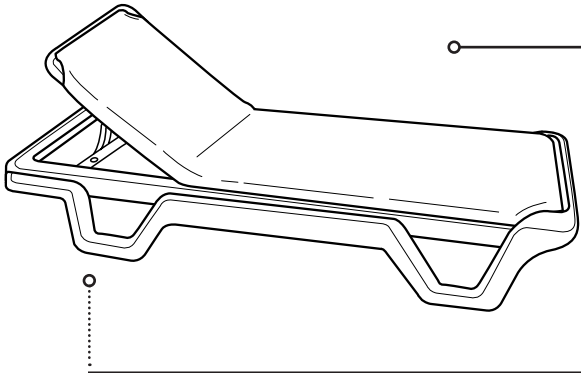

Marina Adjustable Sling Chaise

Spare Parts