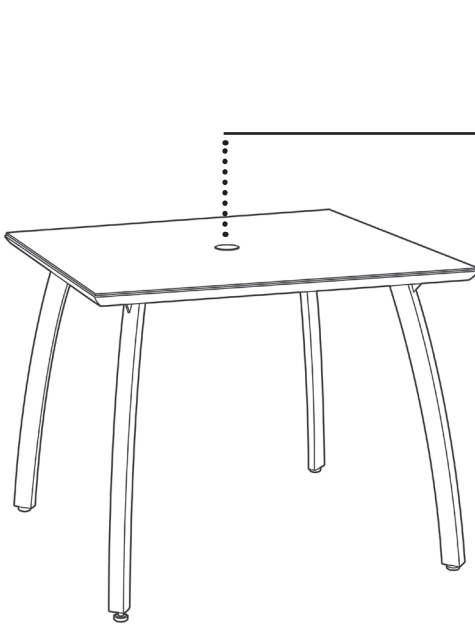

Height:	29"
Depth:	36"
Width:	36"
Weight:	

Sunset 36" Square Table

Product Specifications

Product Description	Reference Number	Color	UPC Code 014306	Weight Each (lbs.)	Master Pack	Master Pack Volume (cu. ft)
Sunset 36" Square Table	UT36C599	Lava/Fusion Bronze	936659	51.76	1	8.42
	UT36C288	Granite/Volcanic Black	936680	51.76	1	8.42
	UT36C289	Granite/Platinum Gray	936673	51.76	1	8.42
	UT36C096	White/Glacier White	936666	51.76	1	8.42

Features & Benefits Warranty: 3 Yrs.

- Tabletop is made of durable, uniquely finished HPL for years of service
- Resists fingerprints, scratches and smudges
- Umbrella hole with protective ring and plug for standard 1 1/2" umbrella pole
- Easy to clean with soap and water
- Will not rust nor get hot in the sun
- Easy to assemble
- Leg levelers for uneven surfaces and nylon footpads to resist wear

Redefining the American lifestyle, the Sunset aluminum table is sold complete and made of an HPL tabletop and a base that is cast metal designed with a satin finish. Will not rust or get hot in the sun.

Sunset 36" Square Table

Spare Parts

Umbrella Plug

USSP0287, USSP0288, USSP0289, & USSP0290

Hardware Kit USSP0297

Leg Leveler USSP0266

Reference	Description
USSP0287	SUNSET UMBRELLA PLUG WHITE
USSP0288	SUNSET UMBRELLA PLUG BRONZE
USSP0289	SUNSET UMBRELLA PLUG VOL BK
USSP0290	SUNSET UMBRELLA PLUG PLAT GY
USSP0297	SUNSET TABLE HRDW KIT
USSP0266	SUNSET TABLE LEG LEVELER