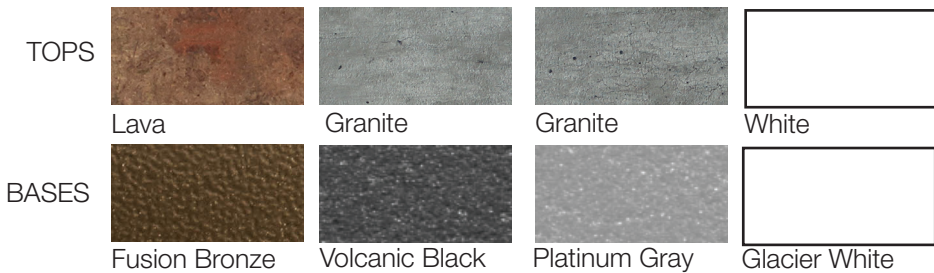

## Product Specifications

Product Description	Reference Number	Color	UPC Code 014306	Weight Each (lbs.)	Master Pack	Master Pack Volume (cu. ft)
Sunset 42" Round Table	UT42C599	Lava/Fusion Bronze	936697	50.65	1	8.42
	UT42C288	Granite/Volcanic Black	936727	50.65	1	8.42
	UT42C289	Granite/Platinum Gray	936710	50.65	1	8.42
	UT42C096	White/Glacier White	936703	50.65	1	8.42

Redefining the American lifestyle, the Sunset aluminum table is sold complete and made of an HPL tabletop and a base that is cast metal designed with a satin finish. Will not rust or get hot in the sun.