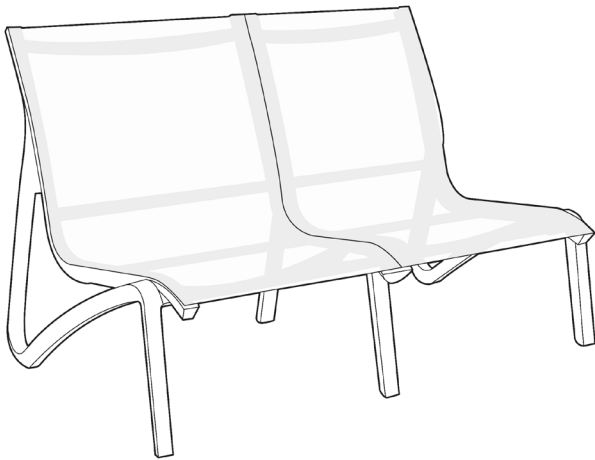

Sunset Armless Loveseat

(arms sold separately)

Back Height:	33"
Seat Height:	15"
Arm Height:	-
Depth:	32.5"
Width:	54"
Weight:	

Product Specifications

Product Description	Reference Number	Color	UPC Code 014306	Weight Each (lbs.)	Master Pack	Master Pack Volume (cu. ft)
Sunset Armless Loveseat (arms sold separately)	US002599	Cognac/Fusion Bz	924205	79.36	2	66.70
	US002288	Solid Gray/Vol Blk	924199	79.36	2	66.70
	US002289	Solid Gray/Plat Gray	924229	79.36	2	66.70
	US002096	White/Glacier Wh	924212	79.36	2	66.70

Features & Benefits Warranty: 3 Yrs.

- Coordinates with all of the Sunset family – Chaises, Dining and Bar!
- Suitable for Indoor or Outdoor use
- Easily replaceable Textilene sling
- Non-skid footpads
- Aluminum, Fiberglass & resin construction
- Aluminum middle legs for added strength
- Arms sold separately
- Available in four color combinations

Give your guests the ultimate in poolside comfort with the Sunset Armless Loveseat! Its elegant design is perfect for relaxing post-swim, and the Microban® Textilene fabric dries quickly and retains its good looks with its anti-UV and anti-bacterial properties. Constructed of aluminum, fiberglass and the highest quality resin, the Sunset Armless Loveseat is tested to ASTM Class B to assure safe commercial use.

Sunset Armless Loveseat

Spare Parts

* See Sunset Lounge Chair replacement sling spec sheet for hardware information - USSP0325 to USSP0331

Footpads USSP0316 & USSP0317

View #1

View #2

Reference	Description
USSP0316	SUNSET CONV FOOTPADS - WHITE
USSP0317	SUNSET CONV FOOTPADS - PL GRY
USSP0325	REP SLING HARDWARE KIT SUNSET LOUNGE GW
USSP0329	REP SLING HARDWARE KIT SUNSET LOUNGE PG
USSP0330	REP SLING HARDWARE KIT SUNSET LOUNGE VB
USSP0331	REP SLING HARDWARE KIT SUNSET LOUNGE FB