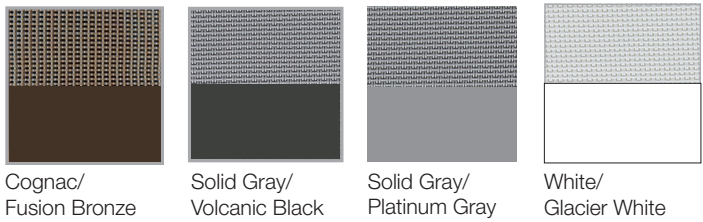

Sunset Armless Loveseat

(arms sold separately)

Back Height:	33"
Seat Height:	15"
Arm Height:	-
Depth:	32.5"
Width:	54"
Weight:	

Product Specifications

Product Description	Reference Number	Color	UPC Code 014306	Weight Each (lbs.)	Master Pack	Master Pack Volume (cu. ft)
Sunset Armless Loveseat (arms sold separately)	US002599	Cognac/Fusion Bz	924205	79.36	2	66.70
	US002288	Solid Gray/Vol Blk	924199	79.36	2	66.70
	US002289	Solid Gray/Plat Gray	924229	79.36	2	66.70
	US002096	White/Glacier Wh	924212	79.36	2	66.70

Features & Benefits Warranty: 3 Yrs.

- Coordinates with all of the Sunset family – Chaises, Dining and Bar!
- Suitable for Indoor or Outdoor use
- Easily replaceable Textilene sling
- Non-skid footpads
- Aluminum, Fiberglass & resin construction
- Aluminum middle legs for added strength
- Arms sold separately
- Available in four color combinations

Give your guests the ultimate in poolside comfort with the Sunset Armless Loveseat! Its elegant design is perfect for relaxing post-swim, and the Microban® Textilene fabric dries quickly and retains its good looks with its anti-UV and anti-bacterial properties. Constructed of aluminum, fiberglass and the highest quality resin, the Sunset Armless Loveseat is tested to ASTM Class B to assure safe commercial use.

Sunset Armless Loveseat

Spare Parts

* See Sunset Lounge Chair replacement sling spec sheet for hardware information - USSP0325 to USSP0331

Footpads USSP0316 & USSP0317

View #1

View #2

Reference	Description
USSP0316	SUNSET CONV FOOTPADS - WHITE
USSP0317	SUNSET CONV FOOTPADS - PL GRY
USSP0325	REP SLING HARDWARE KIT SUNSET LOUNGE GW
USSP0329	REP SLING HARDWARE KIT SUNSET LOUNGE PG
USSP0330	REP SLING HARDWARE KIT SUNSET LOUNGE VB
USSP0331	REP SLING HARDWARE KIT SUNSET LOUNGE FB