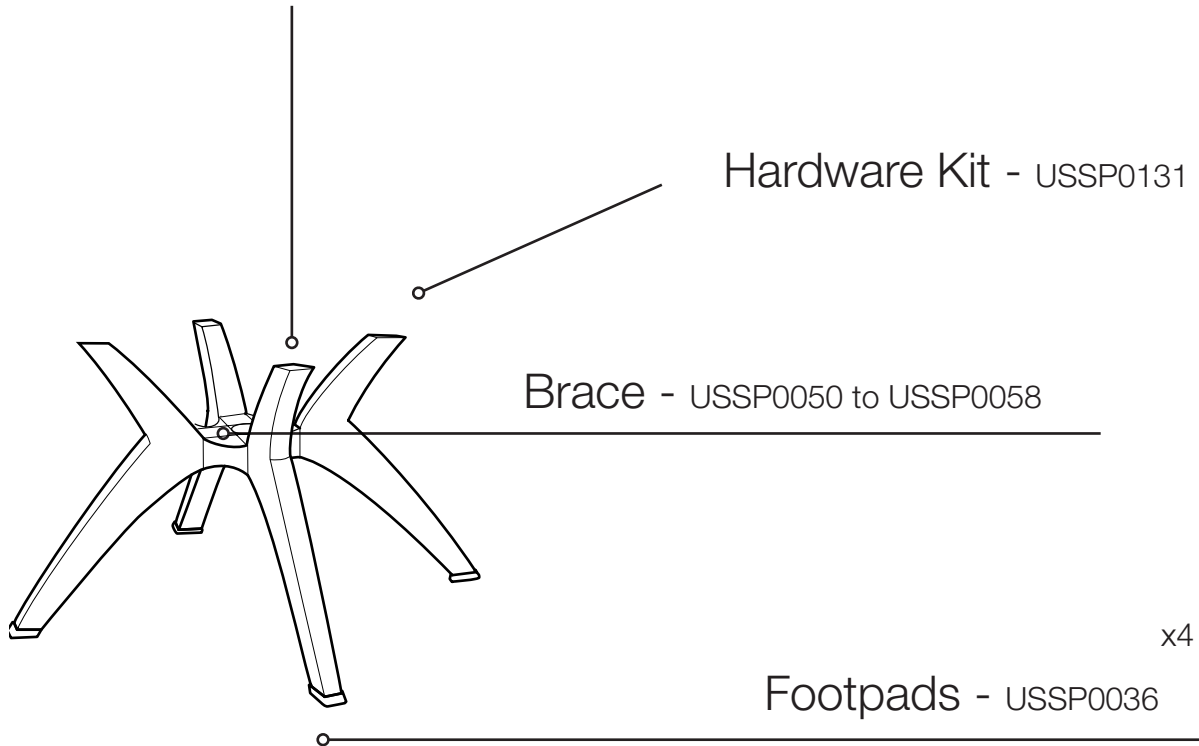

Y-Leg Pedestal Base

Height: 27"
Weight: 7.3 lbs

Product Specifications

Product Description	Reference Number	Color	UPC Code 014306	Weight Each (lbs.)	Master Pack	Master Pack Volume (cu. ft)
Y-Leg Pedestal Base	US850004	White	117829	13.00	1	2.32
	US850078	Amazon Green	117881	13.00	1	2.32
	US850037	Bronze	128115	13.00	1	2.32
	US850002	Charcoal	118611	13.00	1	2.32

Features & Benefits Warranty: 2 Yrs.

- Elegant tulip base design.
- Specifically made for 42" & 48" round pool side tables in hospitality settings.
- Made of 100% prime resin, a material impervious to moisture, salt air, chlorine and most common stains.
- 40" base span for extra stability.
- Umbrella hole fits all Grosfillex 1 1/2" umbrella poles.
- Specifically designed to allow the use of Grosfillex 35 lb. table umbrella base with optional 35 lb. base ring, or the resin umbrella base with filling cap.
- Plastic brackets and hardware pack for assembly with molded melamine table tops.
- Complete tables can be custom designed by mixing this base in any of the available table top colors.
- Easy to assemble.

White

Amazon Green

Bronze

Charcoal

Y-Leg Pedestal Base

Spare Parts

Plastic Leg Bracket USSP0041 to USSP0048

Reference	Description
USSP0041	PLASTIC LEG BRACKET CHARCOAL
USSP0042	PLASTIC LEG BRACKET WHITE
USSP0044	PLASTIC LEG BRACKET WOOD
USSP0045	PLASTIC LEG BRACKET BRONZE
USSP0046	PLASTIC LEG BRACKET SANDSTONE
USSP0048	PLASTIC LEG BRACKET AMAZGREEN
USSP0050	BRACE Y-LEG CHARCOAL
USSP0051	BRACE Y-LEG TAUPE
USSP0052	BRACE Y-LEG WHITE
USSP0054	BRACE Y-LEG WOOD
USSP0055	BRACE Y-LEG BRONZE
USSP0056	BRACE Y-LEG SANDSTONE
USSP0058	BRACE Y-LEG AMGRN
USSP0036	FOOTPAD TABLE ADJUSTABLE
USSP0131	HARDWARE KIT Y-LEG