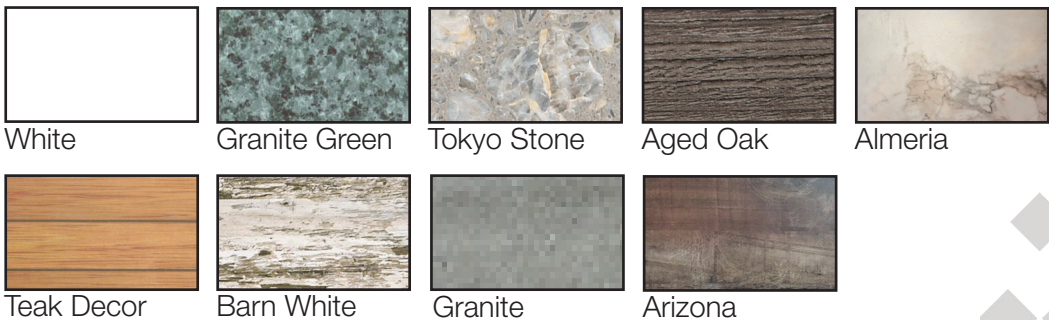

32" Square Molded Melamine Tabletop

with umbrella hole

Length: 32"
Width: 32"
Weight: 19.25 lbs
Thickness: 0.75"

Product Specifications

Product Description	Reference Number	Color	UPC Code 014306	Weight Each (lbs.)	Master Pack	Master Pack Volume (cu. ft)
32" Square Molded Melamine Tabletop with hole	UT235004	White	936031	25.00	1	1.20
	UT235025	Granite Green	936000	25.00	1	1.20
	UT235781	Tokyo Stone	936024	25.00	1	1.20
	UT235742	Aged Oak	935973	25.00	1	1.20
	UT235008	Teak Decor	936017	25.00	1	1.20
	UT235780	Barn White	935980	25.00	1	1.20
	UT236038	Granite	939278	25.00	1	1.20
	UT235815	Almeria	940120	25.00	1	1.20
	UT235816	Arizona	940229	25.00	1	1.20

Features & Benefits Warranty: 2 Yrs.

- Trendy marble, granite finish, or deco tops to complement all Grosfillex chairs.
- Hard, smooth molded tabletop made of a molded wood/resin body with a fusion bonded melamine top.
- Stain, burn, scratch, and fade resistant.
- Use Grosfillex's wide 4-prong alpha resin large base, boomerang large base, or Eco-fix small base, with anti-skid glides for stability. X-one compatible.
- Cleans easily with soap and water.
- Specifically designed and engineered for indoor/outdoor terraces, bars, and restaurants.
- Customize designs by mixing and matching tabletops and bases.
- Top and Base sold separately.

The shape of the table top may bend to a concave shape when exposed to direct sunlight. A deflection of as much as 3/16" per linear foot of table length can be expected. This is not a manufacturing defect as this deformation will not affect the structural integrity of the table nor its functionality.