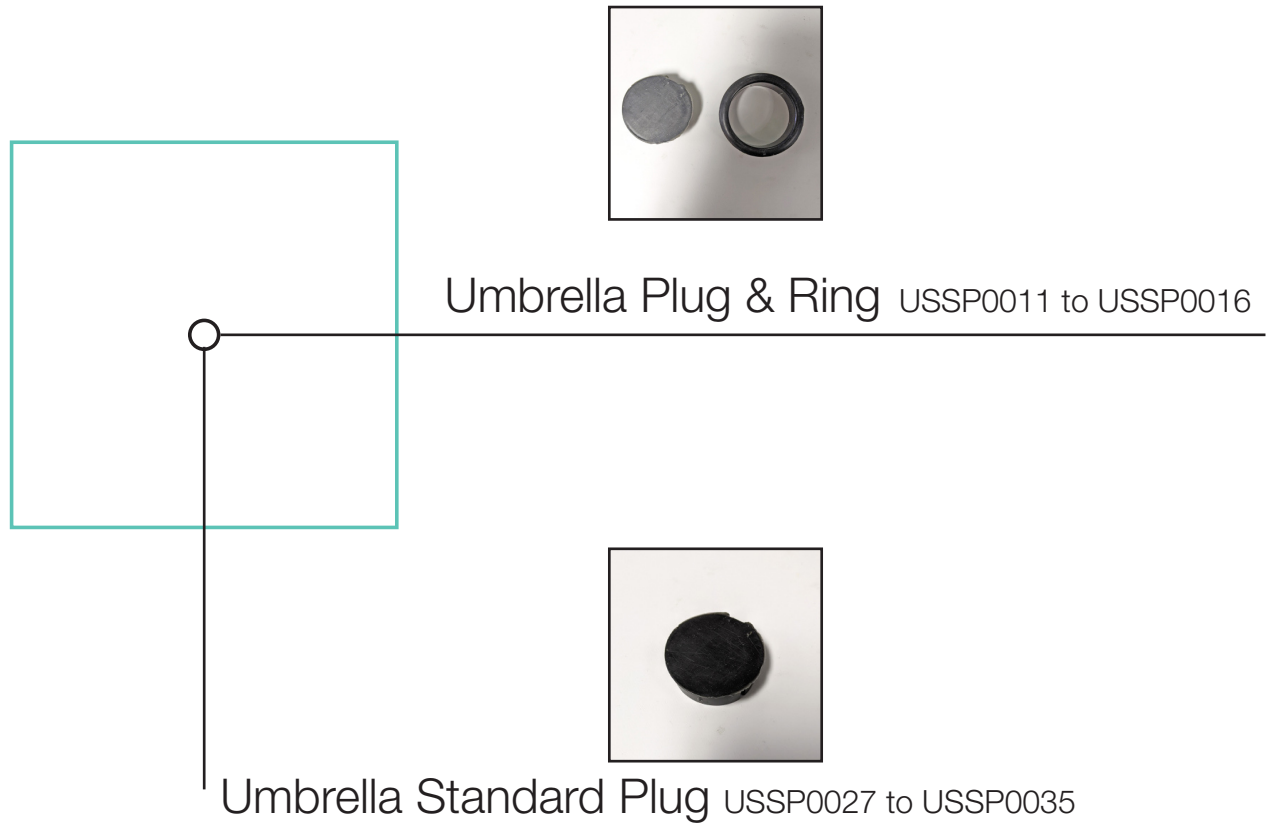

32" Square Molded Melamine Tabletop

with umbrella hole

Length: 32"
Width: 32"
Weight: 19.25 lbs
Thickness: 0.75"

Product Specifications

Product Description	Reference Number	Color	UPC Code 014306	Weight Each (lbs.)	Master Pack	Master Pack Volume (cu. ft)
32" Square Molded Melamine Tabletop with hole	UT235004	White	936031	25.00	1	1.20
	UT235025	Granite Green	936000	25.00	1	1.20
	UT235781	Tokyo Stone	936024	25.00	1	1.20
	UT235742	Aged Oak	935973	25.00	1	1.20
	UT235008	Teak Decor	936017	25.00	1	1.20
	UT235780	Barn White	935980	25.00	1	1.20
	UT236038	Granite	939278	25.00	1	1.20
	UT235815	Almeria	940120	25.00	1	1.20
	UT235816	Arizona	940229	25.00	1	1.20

Features & Benefits Warranty: 2 Yrs.

- Trendy marble, granite finish, or deco tops to complement all Grosfillex chairs.
- Hard, smooth molded tabletop made of a molded wood/resin body with a fusion bonded melamine top.
- Stain, burn, scratch, and fade resistant.
- Use Grosfillex's wide 4-prong alpha resin large base, boomerang large base, or Eco-fix small base, with anti-skid glides for stability. X-one compatible.
- Cleans easily with soap and water.
- Specifically designed and engineered for indoor/outdoor terraces, bars, and restaurants.
- Customize designs by mixing and matching tabletops and bases.
- Top and Base sold separately.

The shape of the table top may bend to a concave shape when exposed to direct sunlight. A deflection of as much as 3/16" per linear foot of table length can be expected. This is not a manufacturing defect as this deformation will not affect the structural integrity of the table nor its functionality.