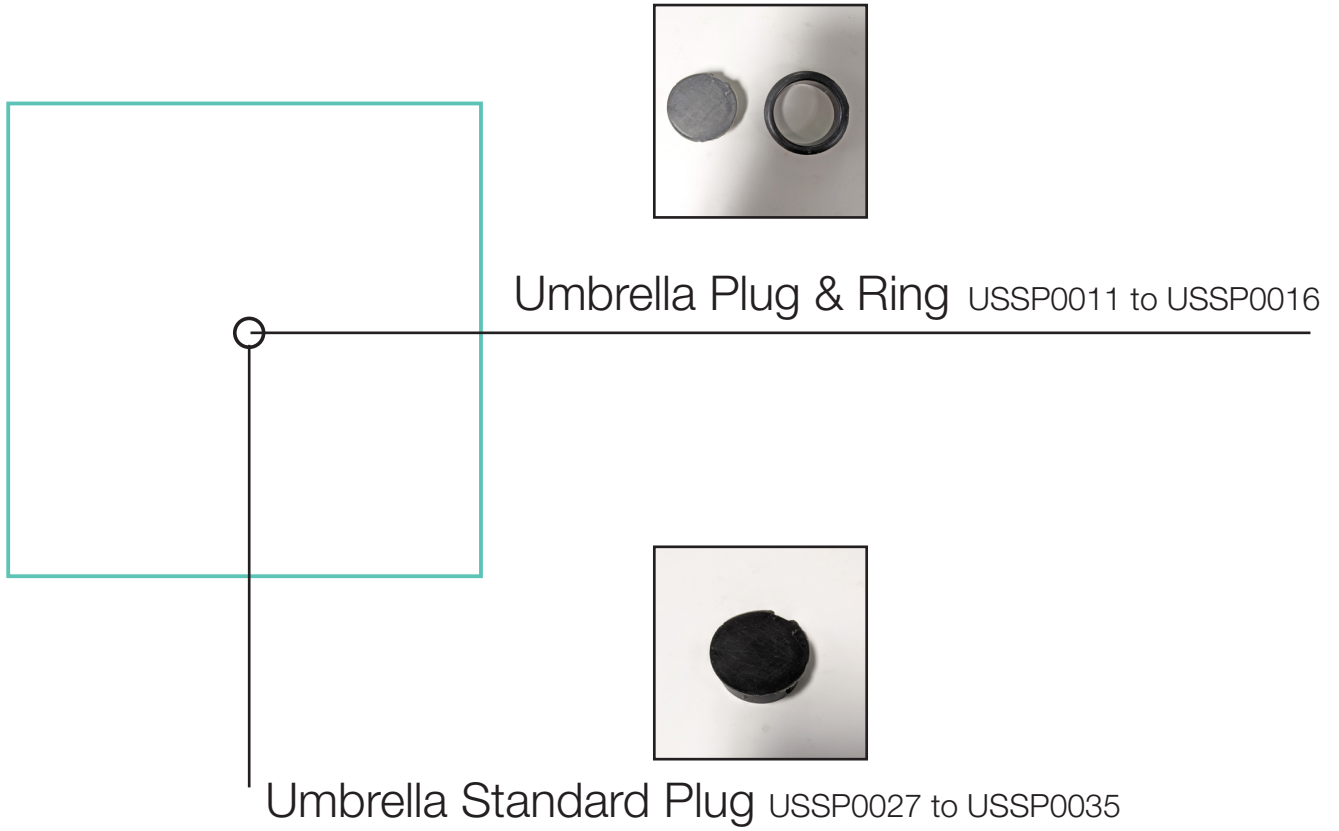

36" Square Molded Melamine Tabletop

with umbrella hole

Length: 36"
 Width: 36"
 Weight: 30 lbs
 Thickness: 0.75"

Product Specifications

Product Description	Reference Number	Color	UPC Code 014306	Weight Each (lbs.)	Master Pack	Master Pack Volume (cu. ft)
36" Square Molded Melamine Tabletop with hole	UT245004	White	936192	31.00	1	2.37
	UT245025	Granite Green	936161	31.00	1	2.37
	UT245781	Tokyo Stone	936185	31.00	1	2.37
	UT245742	Aged Oak	936130	31.00	1	2.37
	UT245780	Barn White	936147	31.00	1	2.37
	UT246038	Granite	939292	31.00	1	2.37
	UT245815	Almeria	940144	31.00	1	2.37
	UT245816	Arizona	940243	31.00	1	2.37

Features & Benefits Warranty: 2 Yrs.

- Trendy marble, granite finish, or deco tops to complement all Grosfillex chairs.
- Hard, smooth molded tabletop made of a molded wood/resin body with a fusion bonded melamine top.
- Stain, burn, scratch, and fade resistant.
- Use Grosfillex's wide 4-prong alpha large resin base, boomerang large base, or Eco-fix central base, with anti-skid glides for stability.
- Cleans easily with soap and water.
- Specifically designed and engineered for indoor/outdoor terraces, bars, and restaurants.
- Customize designs by mixing and matching tabletops and bases.
- Top and Base sold separately.

The shape of the table top may bend to a concave shape when exposed to direct sunlight. A deflection of as much as 3/16" per linear foot of table length can be expected. This is not a manufacturing defect as this deformation will not affect the structural integrity of the table nor its functionality.