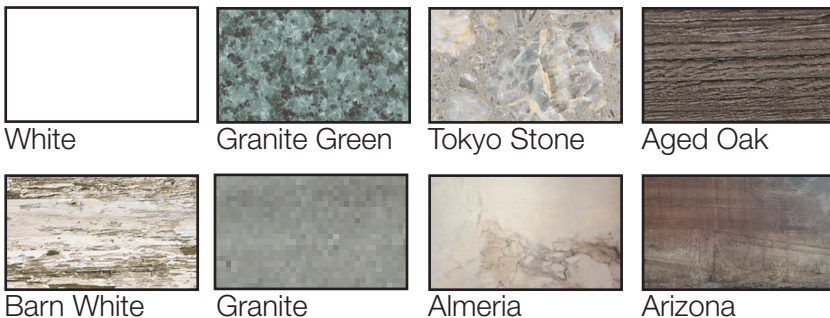

Features & Benefits Warranty: 2 Yrs.

- Trendy marble, granite finish, or deco tops to complement all Grosfillex chairs.
- Hard, smooth molded tabletop made of a molded wood/resin body with a fusion bonded melamine top.
- Stain, burn, scratch, and fade resistant.
- Use Grosfillex's wide 4-prong alpha large resin base, boomerang large base, or Eco-fix central base, with anti-skid glides for stability.
- Cleans easily with soap and water.
- Specifically designed and engineered for indoor/outdoor terraces, bars, and restaurants.
- Customize designs by mixing and matching tabletops and bases.
- Top and Base sold separately.

The shape of the table top may bend to a concave shape when exposed to direct sunlight. A deflection of as much as 3/16" per linear foot of table length can be expected. This is not a manufacturing defect as this deformation will not affect the structural integrity of the table nor its functionality.