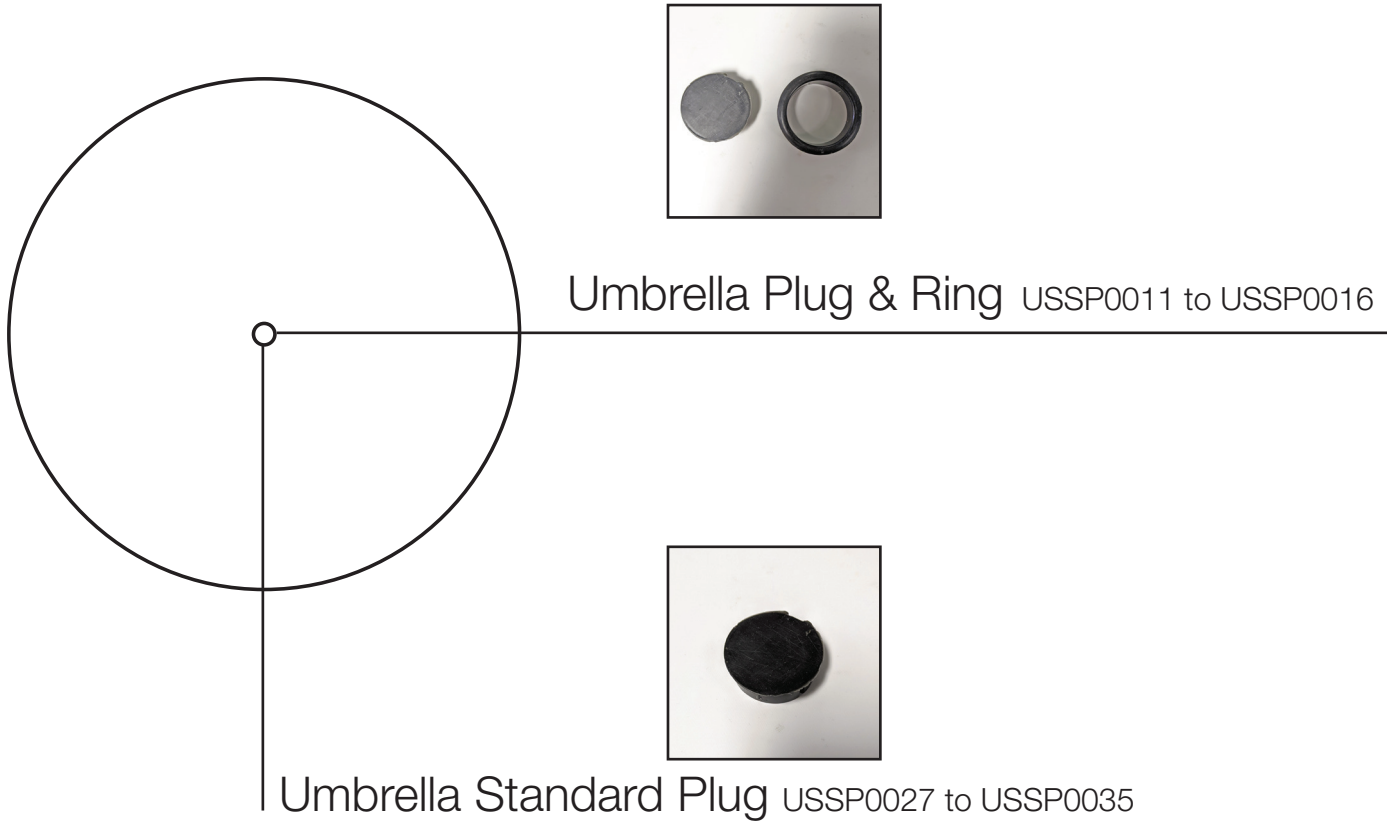

42" Round Molded Melamine Tabletop

with umbrella hole

Diameter: 42"
Weight: 24 lbs
Thickness: 0.63"

Product Specifications

| Product Description | Reference Number | Color | UPC Code 014306 | Weight Each (lbs.) | Master Pack | Master Pack Volume (cu. ft) |
|--|------------------|---------------|-----------------|--------------------|-------------|-----------------------------|
| 42" Round Molded Melamine Tabletop with hole | UT255004 | White | 936277 | 33.00 | 1 | 2.37 |
| | UT255038 | Granite Green | 936246 | 33.00 | 1 | 2.37 |
| | UT255781 | Tokyo Stone | 936260 | 33.00 | 1 | 2.37 |
| | UT255742 | Aged Oak | 936215 | 33.00 | 1 | 2.37 |
| | UT255780 | Barn White | 936222 | 33.00 | 1 | 2.37 |
| | UT256038 | Granite | 939308 | 33.00 | 1 | 2.37 |
| | UT255815 | Almeria | 940151 | 33.00 | 1 | 2.37 |
| | UT255816 | Arizona | 940250 | 33.00 | 1 | 2.37 |
| | | | | | | |

The shape of the table top may bend to a concave shape when exposed to direct sunlight. A deflection of as much as 3/16" per linear foot of table length can be expected. This is not a manufacturing defect as this deformation will not affect the structural integrity of the table nor its functionality.