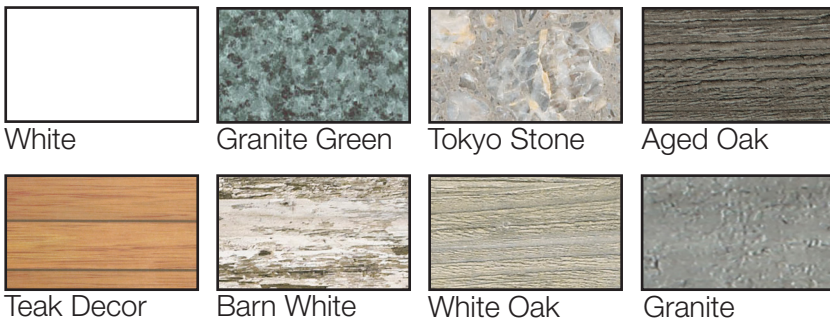

Features & Benefits Warranty: 2 Yrs.

- Interior/Exterior commercial grade table.
- Trendy marble, granite finish, or deco tops to complement all Grosfillex chairs.
- Combines the outstanding resistance to wear, burns, and stains of melamine with the weight, strength, and attractive finish of solid wood.
- Use Grosfillex's alpha resin lateral base or alpha large resin base.
- Cleans easily with soap and water.
- Specifically designed and engineered for terraces, bars, concessions, breakfast areas, and other food service applications.
- Customize designs by mixing and matching tabletops and bases.
- Top and Base sold separately.

The shape of the table top may bend to a concave shape when exposed to direct sunlight. A deflection of as much as 3/16" per linear foot of table length can be expected. This is not a manufacturing defect as this deformation will not affect the structural integrity of the table nor its functionality.