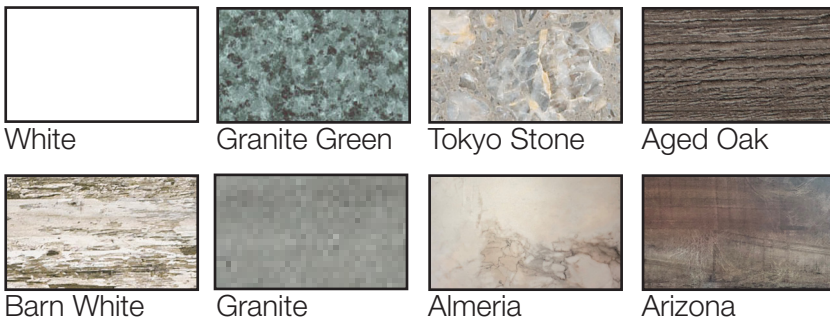

Features & Benefits Warranty: 2 Yrs.

- Interior/Exterior commercial grade table.
- Trendy marble, granite finish, or deco tops to complement all Grosfillex chairs.
- Combines the outstanding resistance to wear, burns, and stains of melamine with the weight, strength, and attractive finish of solid wood.
- Use Grosfillex's alpha resin lateral base or alpha large resin base.
- Cleans easily with soap and water.
- Specifically designed and engineered for terraces, bars, concessions, breakfast areas, and other food service applications.
- Customize designs by mixing and matching tabletops and bases.
- Top and Base sold separately.

The shape of the table top may bend to a concave shape when exposed to direct sunlight. A deflection of as much as 3/16" per linear foot of table length can be expected. This is not a manufacturing defect as this deformation will not affect the structural integrity of the table nor its functionality.