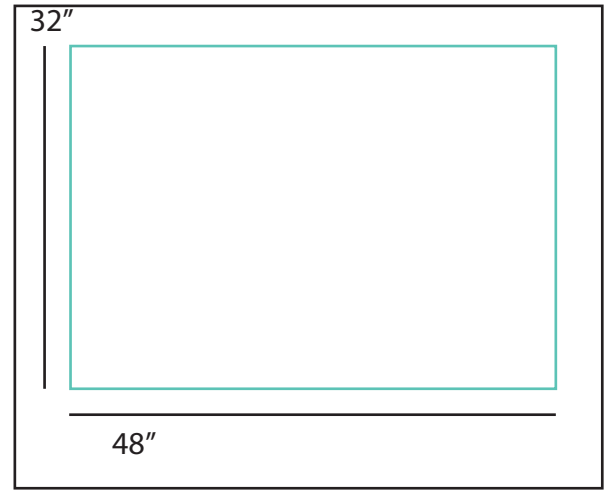

48" x 32" Molded Melamine Tabletop

without umbrella hole

Product Specifications

Product Description	Reference Number	Color	UPC Code 014306	Weight Each (lbs.)	Master Pack	Master Pack Volume (cu. ft)
48" x 32" Molded Melamine Tabletop without hole	99851446	Barn White	919027	39.00	1	2.03
	99851471	White Oak	919409	39.00	1	2.03
	99851402	Tokyo Stone	137957	39.00	1	2.03
	99851476	Aged Oak	915227	39.00	1	2.03
	99851418	Wicker	910727	39.00	1	2.03
	99851451	Lava	922577	39.00	1	2.03