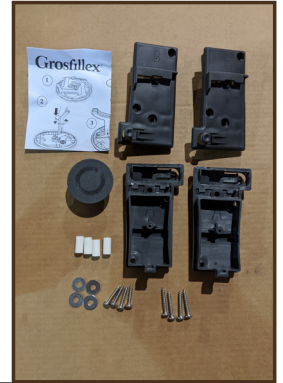

Atlanta 32" & 36" Square Pedestal Tables

Height: 28.4"
Width: 32" or 36"
Length: 32" or 36"

Product Specifications

| Product Description | Reference Number | Color | UPC Code 014306 | Weight Each (lbs.) | Master Pack | Master Pack Volume (cu. ft) |
|---|------------------|---------------|--------------------|-----------------------|-------------|--------------------------------|
| Atlanta 32" Square Pedestal Tables | UT370018 | Wicker Decor | 936826 | 37.50 | 1 | 5.26 |
| | UT370008 | Teak Decor | 936819 | 37.50 | 1 | 5.26 |
| | UT370004 | White | 936802 | 37.50 | 1 | 5.26 |
| | UT370038 | Granite Decor | 936789 | 37.50 | 1 | 5.26 |
| | UT370720 | Shiplap Decor | 936796 | 37.50 | 1 | 5.26 |
| Atlanta 36" Square Pedestal Tables | UT375018 | Wicker Decor | 936871 | 46.30 | 1 | 6.74 |
| | UT375008 | Teak Decor | 936864 | 46.30 | 1 | 6.74 |
| | UT375004 | White | 936857 | 46.30 | 1 | 6.74 |
| | UT375720 | Shiplap | 936840 | 46.30 | 1 | 6.74 |
| | | | | | | |

Features & Benefits Warranty: 2 Yr.

- Large 4-prong pedestal base for stability.
- Base is constructed of 100% prime resin.
- Umbrella hole with cap to fit any Grosfillex® umbrella with a 1 ½" pole.
- Easy to clean with soap & water or a mild detergent.
- Table base will accommodate the Grosfillex® resin umbrella base with filling cap.

Atlanta 32" & 36" Sq. Pedestal Tables

Spare Parts

Umbrella Plug USSP0027 to USSP0032

Hardware Kit & Brackets -
USSP0017 and USSP0018

Brace Insert - USSP0001 to USSP0007

Hinge

Hardware Kit & Footpads - USSP0210 & USSP0213