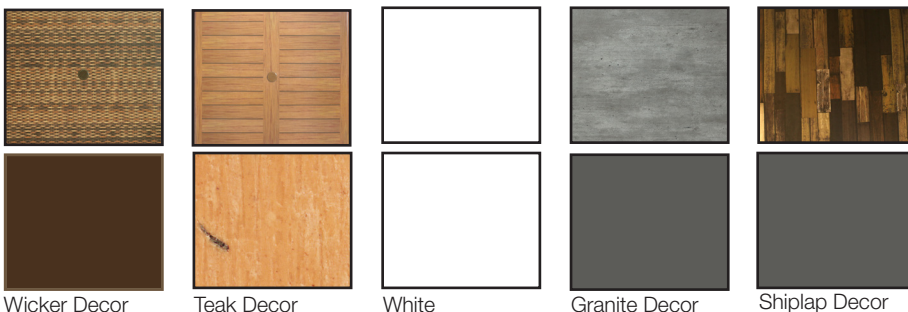

Atlanta 32" & 36" Square Pedestal Tables

Height: 28.4"
Width: 32" or 36"
Length: 32" or 36"

Product Specifications

| Product Description | Reference Number | Color | UPC Code 014306 | Weight Each (lbs.) | Master Pack | Master Pack Volume (cu. ft) |
|---|------------------|---------------|--------------------|-----------------------|-------------|--------------------------------|
| Atlanta 32" Square Pedestal Tables | UT370018 | Wicker Decor | 936826 | 37.50 | 1 | 5.26 |
| | UT370008 | Teak Decor | 936819 | 37.50 | 1 | 5.26 |
| | UT370004 | White | 936802 | 37.50 | 1 | 5.26 |
| | UT370038 | Granite Decor | 936789 | 37.50 | 1 | 5.26 |
| | UT370720 | Shiplap Decor | 936796 | 37.50 | 1 | 5.26 |
| Atlanta 36" Square Pedestal Tables | UT375018 | Wicker Decor | 936871 | 46.30 | 1 | 6.74 |
| | UT375008 | Teak Decor | 936864 | 46.30 | 1 | 6.74 |
| | UT375004 | White | 936857 | 46.30 | 1 | 6.74 |
| | UT375720 | Shiplap | 936840 | 46.30 | 1 | 6.74 |
| | | | | | | |

The Atlanta 32" & 36" Square Pedestal Tables are perfect for fine outdoor dining. Their hard, smooth molded melamine seamless surfaces are available in a variety of rich decors and promise no gaps, cracks or graying with age. Built to hold up under the harshest weather conditions, the Atlanta tables are UV resistant and impervious to salt air and chlorine.