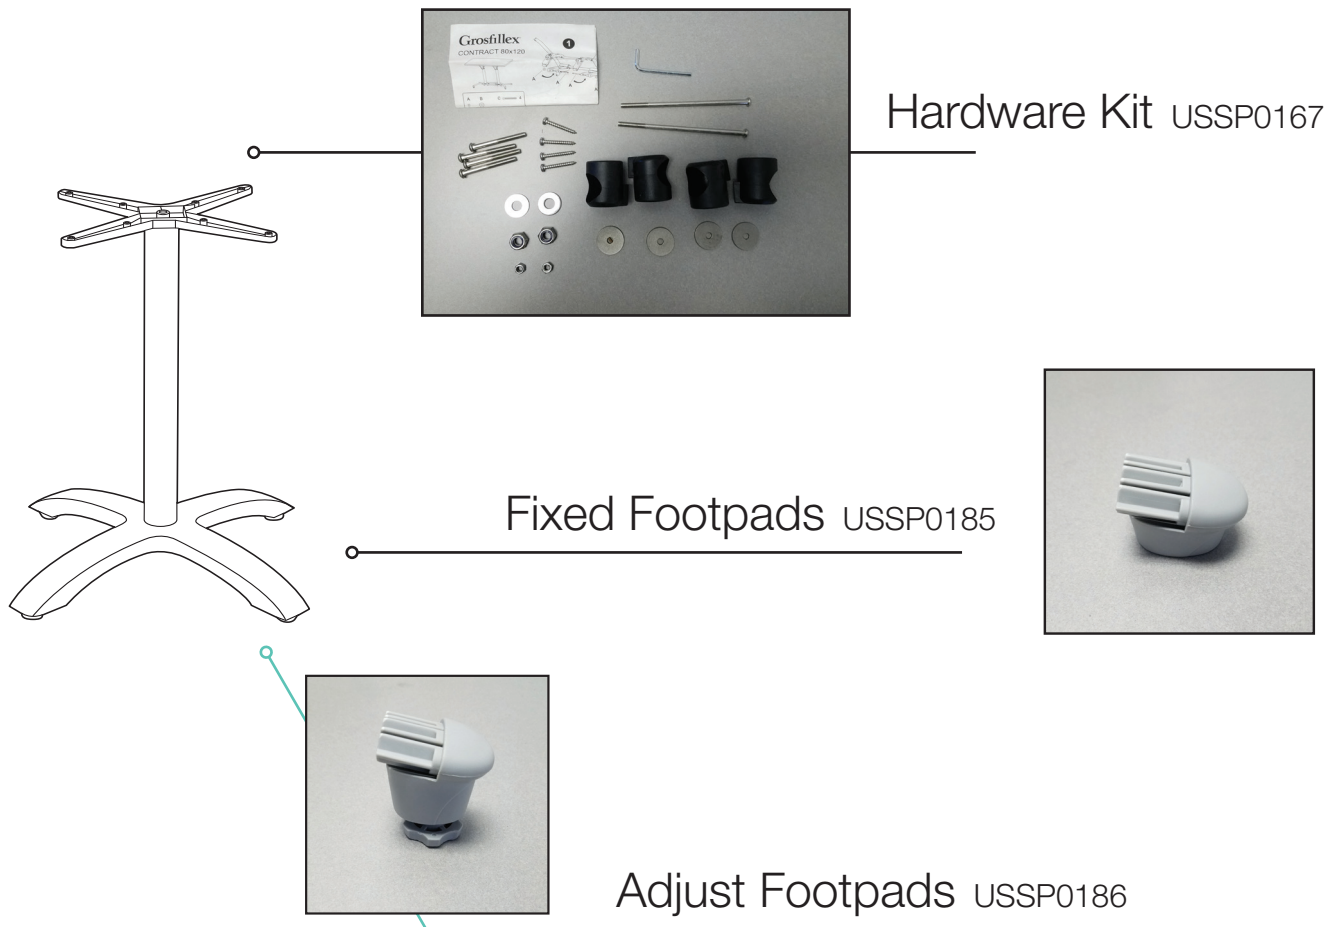

Eco-Fix Central Pedestal Base

Spare Parts

Reference	Description
USSP0185	FIXED FOOTPADS-ALUM FLDG SILVE
USSP0186	ADJUST FOOTPADS-ALUM FLDG SIL
USSP0167	HARDWARE KIT BOOMERANG