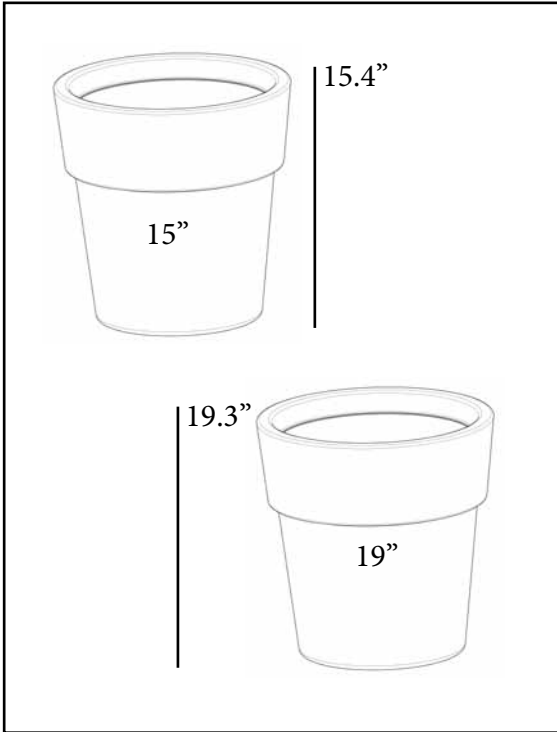

Interior & Exterior

SOLTA PLANTERS 15" • 19" Round

Capacity: 4 dry gallons

Capacity: 9 dry gallons

Made in the U.S.A.

Features & Benefits Warranty: 3 Yrs.

- Warm color tones to coordinate with any interior or exterior scheme.
- Planters can be stacked to create height and add dimension to the decor.
- Made of 100% recyclable material.
- Will not break or crack like pottery or fiberglass.
- Drill hole spots marked for use in an outdoor venue - or keep sealed for interior use.
- Built to withstand extreme weather conditions.

Product Specifications

Product Description	Reference Number	Color	UPC Code	Weight Each (lbs.)	Master Pack	Master Pack Volume (cu. ft.)
Solta Planters 15" Size	US752148	Pietra	918457	2.58	5	5.39
	US752594	Sierra Cement	918464	2.58	5	5.39
	US752113	Brushed Blackwash	918471	2.58	5	5.39
19" Size	US852148	Pietra	918495	5.12	3	7.61
	US852594	Sierra Cement	918501	5.12	3	7.61
	US852113	Brushed Blackwash	918518	5.12	3	7.61