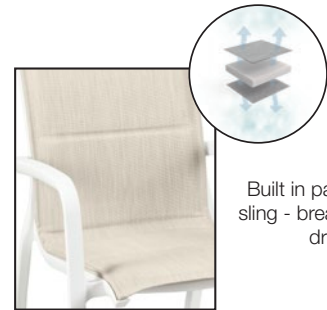

## LUXURIOUS COMFORT

- Adds another dimension of luxury to the Sunset collection
- Built in padded textilene sling - breathes easily and dries fast
- Easily replaceable antibacterial and UV resistant sling
- Easy to clean and maintain
- Stacks for easy storage
- ASTM-B Tested
- 3 year warranty on frame and sling

Built in padded textilene sling - breathes easily and dries fast.

 **Microban®** Replacement Slings Available!

Sunset  
Comfort Chaise

Beige

Madras Blue

Sunset  
Comfort Duo Chaise

Beige

Madras Blue