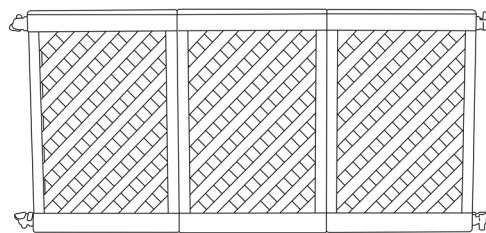

Product Description	Reference Number	Color	UPC Code 014306	Weight Each (lbs.)	Master Pack Quantity	Master Pack Volume (cu.ft.)
Fence Post & Base	US960117	Black	912721	7.00	1	3.65
	US960013	Black/Yellow	938769	7.00	1	3.65
	US960423	Brown	912752	7.00	1	3.65
	US961013	Brown/Yellow	938776	7.00	1	3.65
2-Panel Section	US962117	Black	912738	10.56	1	1.76
	US962423	Brown	912769	10.56	1	1.76
3-Panel Section	US963117	Black	912745	14.14	1	2.58
	US963423	Brown	912776	14.14	1	2.58
2-Piece Connector Pk	USSP0235	Black	N/A	1.00	1	.035
	USSP0236	Brown	N/A	1.00	1	.035

Post & Base

2-Panel Section

3-Panel Section

Connector Pack

- Design & define your patio or terrace with this decorative, lattice panel fencing system that can be assembled and fitted to custom create your outdoor dining space!
- Each post and base can be filled with water or sand to 50 lbs. for extra stability.
- System can be easily moved and stored for ease of cleaning at the end of each season.