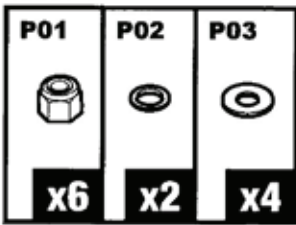

Eco-Fix Compact Lateral Base for 48" x 30" Tabletops with Rails

SA01

SA02