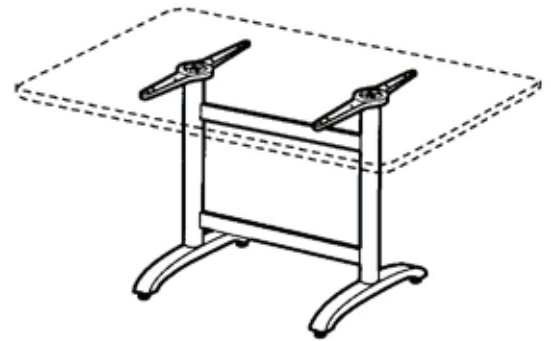

# Eco-Fix Compact Lateral Base for 48" x 30" Tabletops with Rails