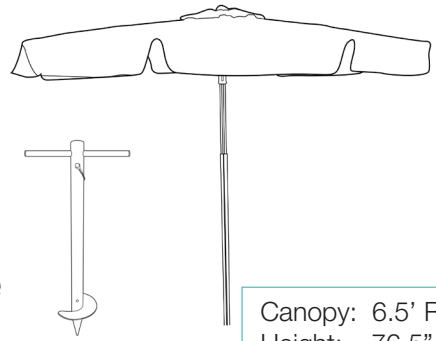

6.5' Beachmaster

Fiberglass Umbrella with 1 1/2" Pole
Optional Sand Anchor (sold separately)

Canopy: 6.5' Round
Height: 76.5"
Weight: -

Product Specifications

Product Description	Reference Number	Color	UPC Code 014306	Weight Each (lbs.)	Master Pack	Master Pack Volume (cu. ft)
6.5' Beachmaster Fiberglass Umbrella with 1 1/2" Pole	98129731	Pacific Blue	928241	14.55	1	6.00
	98126631	Sand	930046	14.55	1	6.00
	98122831	Ivory	930053	14.55	1	6.00
Sand Anchor for Beachmaster Umbrella	US606331	Silver Gray	928081	3.31	1	0.59

Features & Benefits Warranty: 5 Year Limited Fade Warranty on Fabric • 3 Year Replacement

- Built to better sustain the unpredictable abuses of the wind
- Heavy duty aluminum pole for extra strength
- Replaceable fiberglass ribs to bend but not break
- Extra large vent to release the pressure
- Colorfast, easy to maintain Recacril® Marine Grade solution-dyed acrylic fabric in standard and custom canopy colors to meet any landscaping scheme
- Bases and umbrellas sold separately
- Optional beach and bar height bottom poles available.