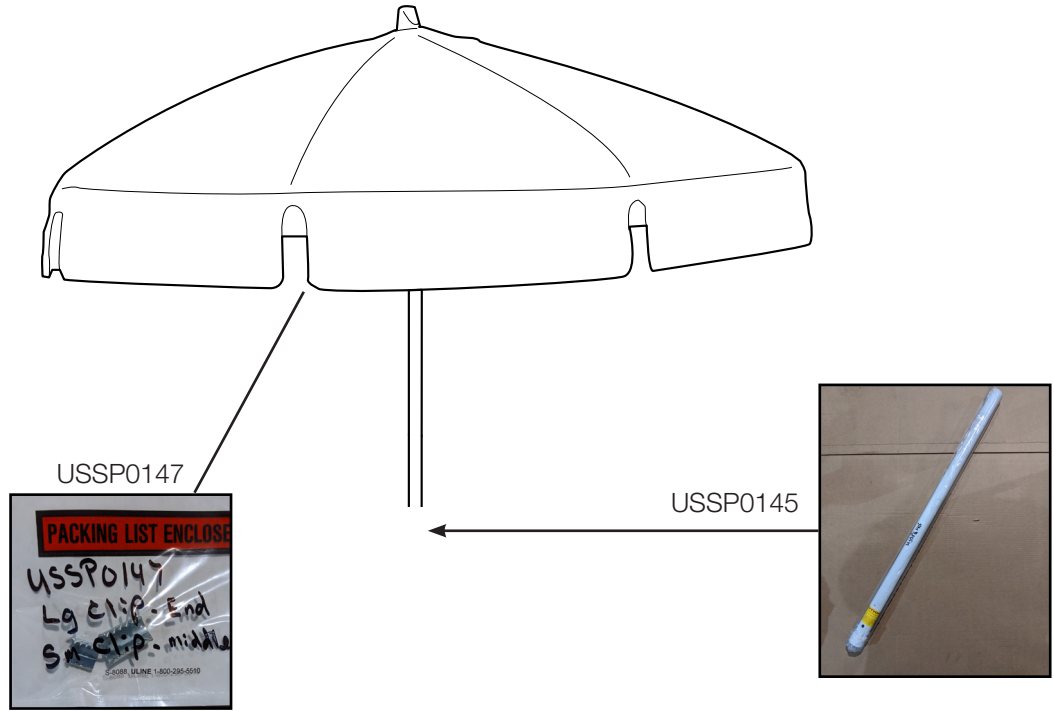

Spare Parts

Reference #	Description
USSP0145	BOTTOM POLE PUSH UMB 7.5'
USSP0147	RIB CLIPS PUSH UMB 7.5'