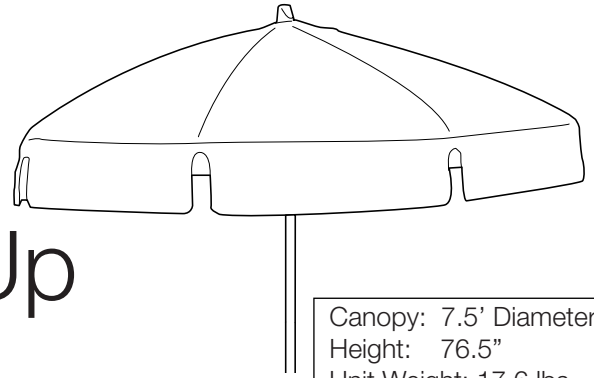

View Product

Canopy: 7.5' Diameter  
Height: 76.5"  
Unit Weight: 17.6 lbs

# 7.5 Ft. Round Push Up Umbrella with 1 1/2" Pole

## Product Specifications

Product Description	Reference Number	Color	UPC Code 014306	Pack Weight Each (lbs.)	Master Pack	Master Pack Volume (cu. ft)
7.5 Ft. Round Push Up Umbrella with 1 1/2" Pole	98279731	Pacific Blue	138176	13.00	1	1.38
	98272031	Forest Green	138183	13.00	1	1.38