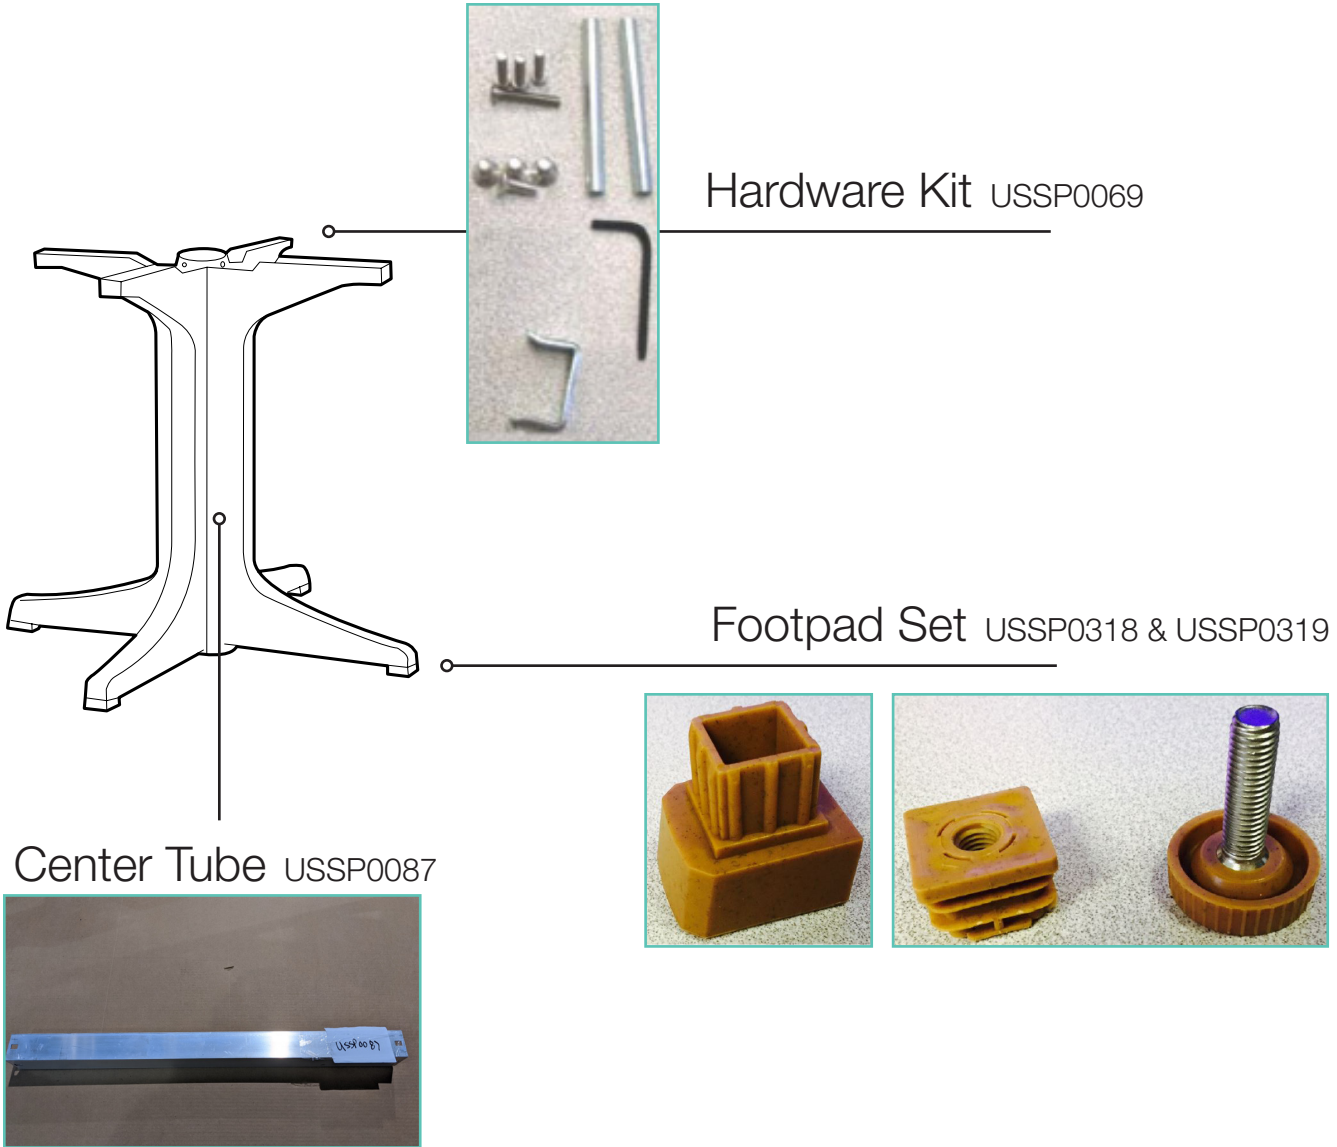

Alpha Resin Base Large

Height: 28"
 Width: 31.5"
 Depth: 31.5"
 Weight: 12.7 lbs

Product Specifications

Product Description	Reference Number	Color	UPC Code 014306	Weight Each (lbs.)	Master Pack	Master Pack Volume (cu. ft)
Alpha Resin Base Large	US624202	Charcoal	116228	16.00	1	2.78
	US623204	White	700007	16.00	1	2.78
	US624237	Bronze	128122	16.00	1	2.78
	US624208	Teakwood	131528	16.00	1	2.78
	US624181	French Taupe	918358	16.00	1	2.78

Features & Benefits Warranty: 2 Yrs.

- Specifically designed for indoor/outdoor hospitality food service use.
- Heavy duty four-prong resin base for all Grosfillex tables sizes 32", 36", 42" and 48" x 32".
- One adjustable leg leveler balances table on uneven surfaces.
- Made of 100% prime resin, a material impervious to moisture, salt air, chlorine, and most common food stains.
- Base accommodates fits all Grosfillex 1 1/2" umbrella poles - no need for an umbrella base!
- Anti-skid glides for extra stability and resistant to wear.
- Available in six colors to custom design your Grosfillex table with full table top complements.

Alpha Resin Base Large

Spare Parts

Reference	Description
USSP0318	ALPHA SM/LG FOOTPAD SET WHITE (3 FIXED/1 ADJ)
USSP0319	ALPHA SM/LG FOOTPAD SET BLACK (3 FIXED/1 ADJ)
USSP0087	CENTER TUBE 2000 BASE
USSP0069	HARDWARE KIT ALPHA LARGE