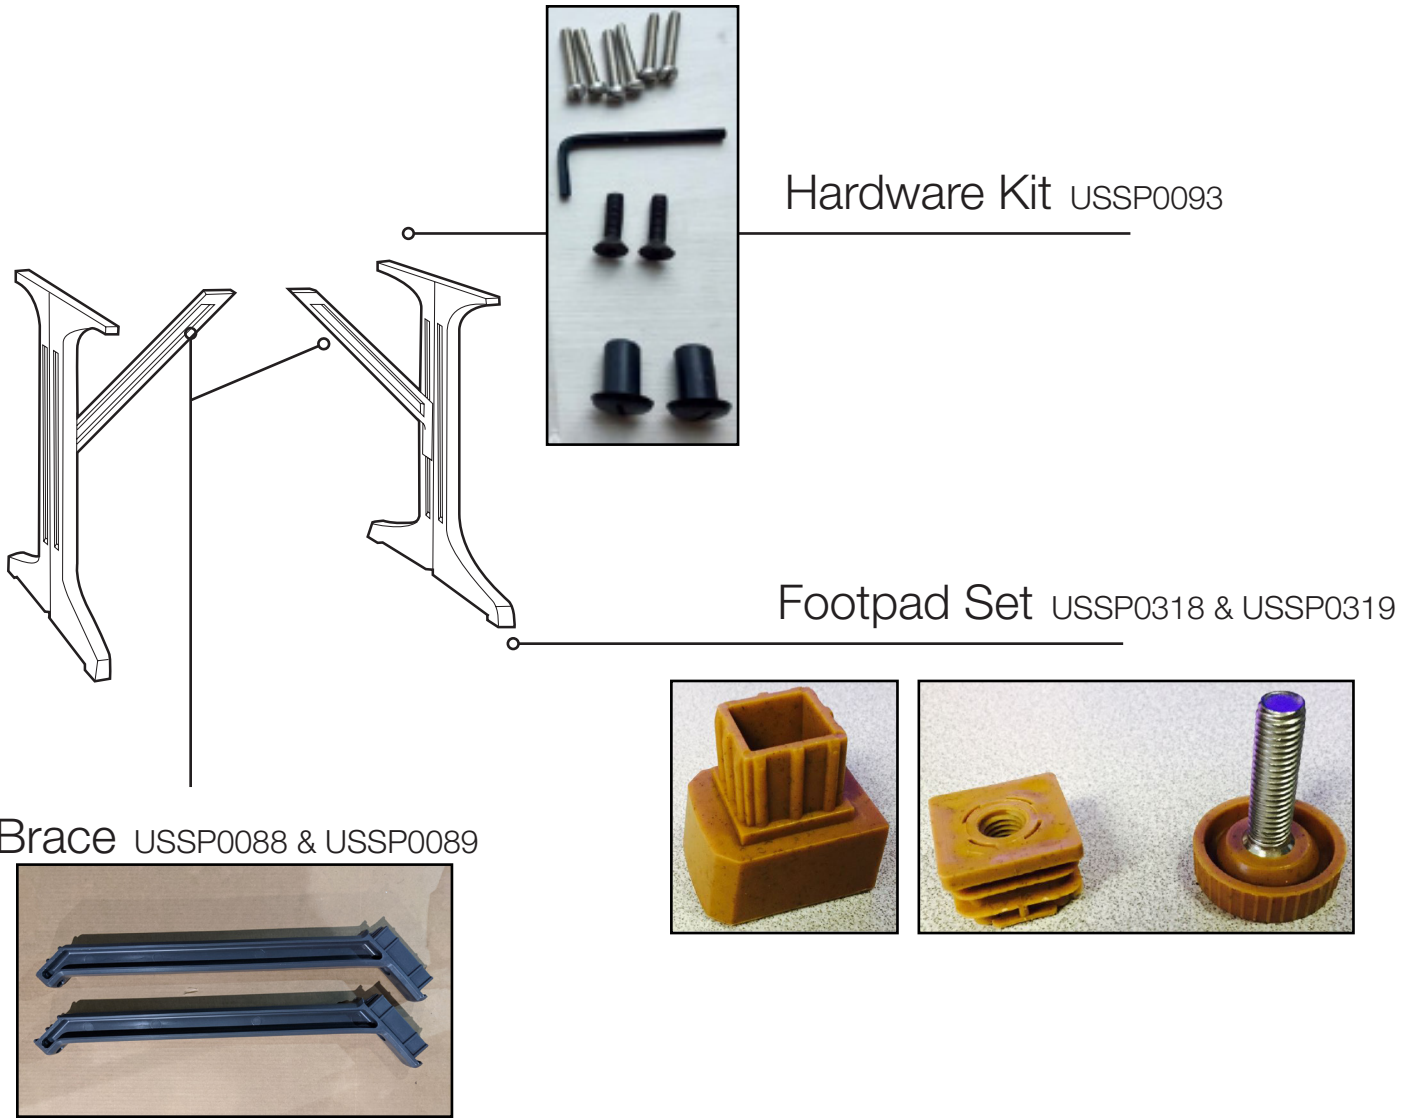

View Product

Alpha Resin Base Lateral

Height: 27.4"
Width: 35.4"
Depth: 26.3"
Unit Weight: 13.5 lbs

Product Specifications

Product Description	Reference Number	Color	UPC Code 014306	Weight Each (lbs.)	Master Pack	Master Pack Volume (cu. ft)
Alpha Resin Base Lateral	55618302	Charcoal	134628	15.00	1	1.79
	55618304	White	925351	15.00	1	1.79
	55618337	Bronze	132921	15.00	1	1.79
	55618308	Teakwood	928234	15.00	1	1.79
	55618378	Amazon Green	929361	15.00	1	1.79
	55618181	French Taupe	918365	15.00	1	1.79

Features & Benefits Warranty: 2 Yrs.

- Specifically designed for Grosfillex 48" x 32" with umbrella hole food service molded melamine tables.
- Heavy duty four-prong resin base for extra stability.
- Made of 100% prime resin, a material impervious to moisture, salt air, chlorine.
- Anti-skid glides for extra stability and resistant to wear.
- Available in three colors to custom design your Grosfillex table with full table top complements.

Charcoal White Bronze

Teakwood Amazon Green French Taupe

Alpha Lateral Base

Spare Parts

Reference	Description
USSP0093	HARDWARE KIT ALPHA LATERAL & OMEGA
USSP0088	LATERAL BASE 1000 BRACE CHAR
USSP0089	LATERAL BASE 1000 BRACE-BM
USSP0318	ALPHA SM/LG FOOTPAD SET WHITE (3 FIXED/1 ADJ)
USSP0319	ALPHA SM/LG FOOTPAD SET BLACK (3 FIXED/1 ADJ)