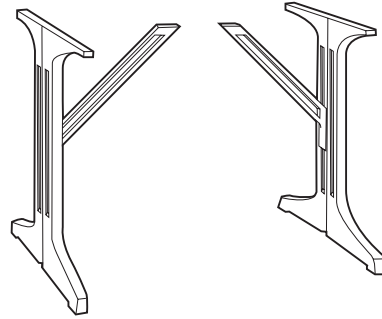

View Product

Alpha Resin Base Lateral

Height: 27.4"
Width: 35.4"
Depth: 26.3"
Unit Weight: 13.5 lbs

Product Specifications

Product Description	Reference Number	Color	UPC Code 014306	Weight Each (lbs.)	Master Pack	Master Pack Volume (cu. ft)
Alpha Resin Base Lateral	55618302	Charcoal	134628	15.00	1	1.79
	55618304	White	925351	15.00	1	1.79
	55618337	Bronze	132921	15.00	1	1.79
	55618308	Teakwood	928234	15.00	1	1.79
	55618378	Amazon Green	929361	15.00	1	1.79
	55618181	French Taupe	918365	15.00	1	1.79

Features & Benefits Warranty: 2 Yrs.

- Specifically designed for Grosfillex 48" x 32" with umbrella hole food service molded melamine tables.
- Heavy duty four-prong resin base for extra stability.
- Made of 100% prime resin, a material impervious to moisture, salt air, chlorine.
- Anti-skid glides for extra stability and resistant to wear.
- Available in three colors to custom design your Grosfillex table with full table top complements.