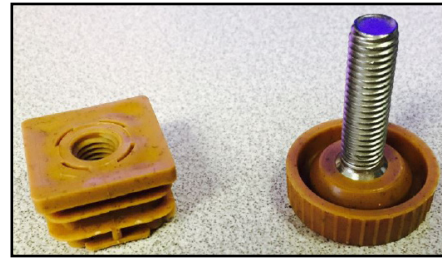

# Alpha Resin Base Small

Spare Parts

Hardware Kit USSP0071 & USSP0072

Footpad Set USSP0318 & USSP0319

Center Tube USSP0070

Reference	Description
USSP0319	FOODPAD SET BLACK (3 FIXED/1 ADJ)
USSP0070	1000 (ALPHA) BASE CENTER TUBE WHITE
USSP0072	HARDWARE KIT ALPHA SMALL BLACK