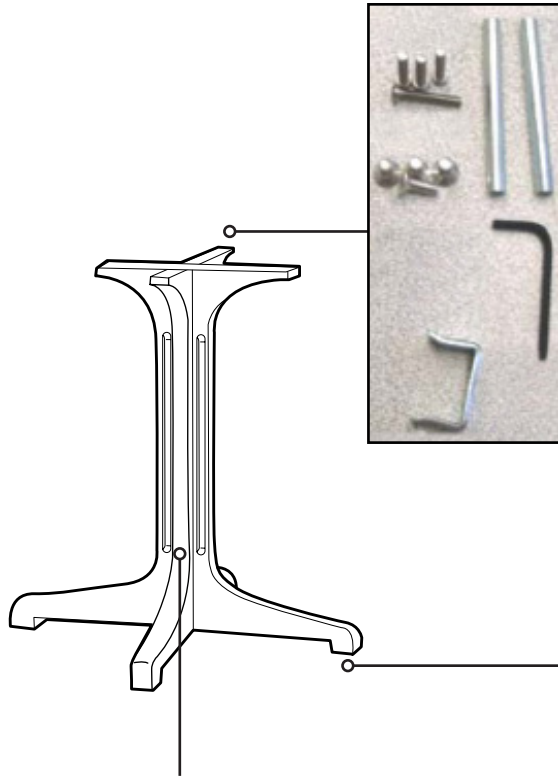

# Alpha Resin Base Small

Height: 27.9"  
Width: 19.1"  
Depth: 19.1"  
Unit Weight: 10.8 lbs

## Features & Benefits Warranty: 2 Yrs.

- Specifically designed for indoor/outdoor hospitality food service use.
- Heavy duty four-prong resin base for all Grosfillex 24" Square, 30" Round, and 24" x 32" molded melamine tabletops.
- One adjustable leg leveler balances table on uneven surfaces.
- Made of 100% prime resin, a material impervious to moisture, salt air, chlorine, and most common food stains.
- Anti-skid glides for extra stability and resistant to wear.
- Available in five colors to custom design your Grosfillex table with full table top complements.

# Alpha Resin Base Small

Spare Parts

Hardware Kit USSP0071 & USSP0072

Footpad Set USSP0318 & USSP0319

Center Tube USSP0070

Reference	Description
USSP0319	FOODPAD SET BLACK (3 FIXED/1 ADJ)
USSP0070	1000 (ALPHA) BASE CENTER TUBE WHITE
USSP0072	HARDWARE KIT ALPHA SMALL BLACK