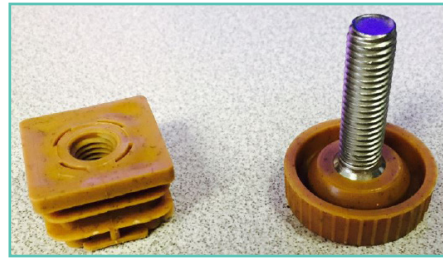

Features & Benefits Warranty: 2 Yrs.

- Specifically designed for indoor/outdoor hospitality food service use.
- Heavy duty four-prong resin base for all Grosfillex 24" Square, 30" Round, and 24" x 32" molded melamine tabletops.
- One adjustable leg leveler balances table on uneven surfaces.
- Made of 100% prime resin, a material impervious to moisture, salt air, chlorine, and most common food stains.
- Anti-skid glides for extra stability and resistant to wear.
- Available in five colors to custom design your Grosfillex table with full table top complements.

Charcoal Bronze Amazon Green

French Taupe Teakwood

Alpha Resin Base Small

Spare Parts

Hardware Kit USSP0071 & USSP0072

Footpad Set USSP0318 & USSP0319

Center Tube USSP0070

Reference	Description
USSP0319	FOODPAD SET BLACK (3 FIXED/1 ADJ)
USSP0070	1000 (ALPHA) BASE CENTER TUBE WHITE
USSP0072	HARDWARE KIT ALPHA SMALL BLACK