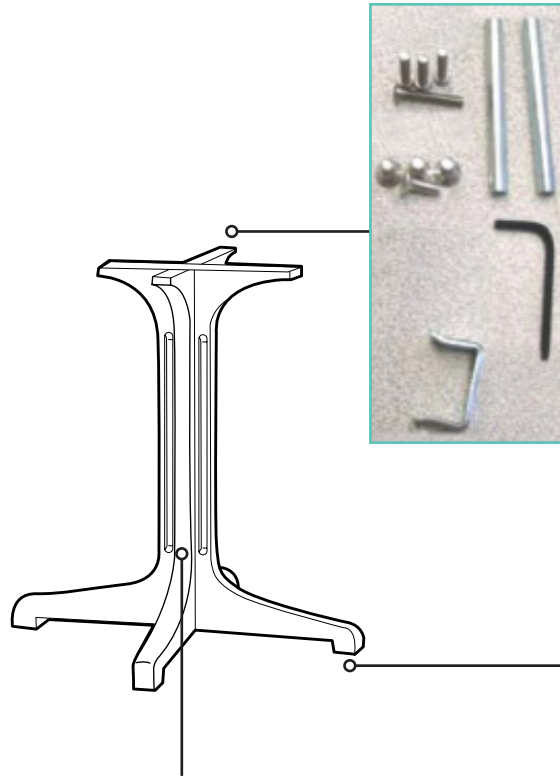

Alpha Resin Base Small

Height: 28"
 Width: 26"
 Depth: 26"
 Weight: 10.8 lbs

Product Specifications

Product Description	Reference Number	Color	UPC Code 014306	Weight Each (lbs.)	Master Pack	Master Pack Volume (cu. ft)
Alpha Resin Base Small	55631802	Charcoal	116211	13.00	1	1.79
	55631837	Bronze	128139	13.00	1	1.79
	55631878	Amazon Green	708225	13.00	1	1.79
	55631181	French Taupe	918341	13.00	1	1.79
	55631808	Teakwood	131559	13.00	1	1.79

Features & Benefits Warranty: 2 Yrs.

- Specifically designed for indoor/outdoor hospitality food service use.
- Heavy duty four-prong resin base for all Grosfillex 24" Square, 30" Round, and 24" x 32" molded melamine tabletops.
- One adjustable leg leveler balances table on uneven surfaces.
- Made of 100% prime resin, a material impervious to moisture, salt air, chlorine, and most common food stains.
- Anti-skid glides for extra stability and resistant to wear.
- Available in five colors to custom design your Grosfillex table with full table top complements.

Charcoal Bronze Amazon Green

French Taupe Teakwood

Alpha Resin Base Small

Spare Parts

Hardware Kit USSP0071 & USSP0072

Footpad Set USSP0318 & USSP0319

Center Tube USSP0070

Reference	Description
USSP0319	FOODPAD SET BLACK (3 FIXED/1 ADJ)
USSP0070	1000 (ALPHA) BASE CENTER TUBE WHITE
USSP0072	HARDWARE KIT ALPHA SMALL BLACK