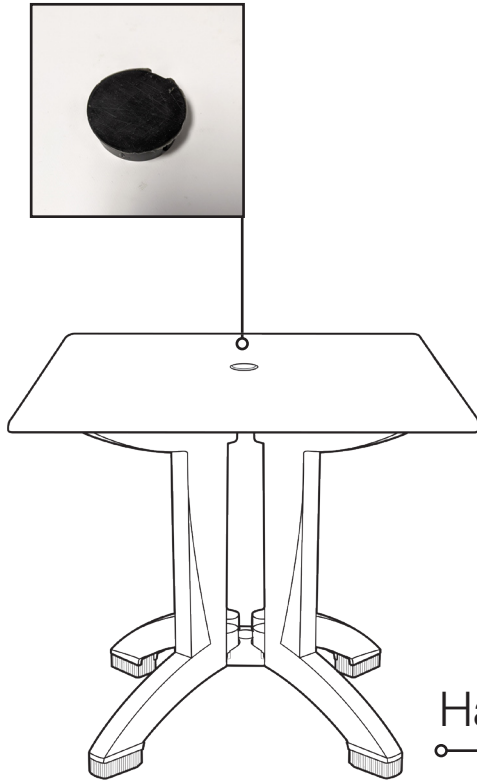

View Product

Height: 28.6"
 Width: 32"
 Length: 32"
 Unit Weight: 19.2 lbs

Aquaba 32" Square Pedestal Tables

Product Specifications

Product Description	Reference Number	Color	UPC Code 014306	Pack Weight Each (lbs.)	Master Pack	Master Pack Volume (cu. ft)
Aquaba 32" Square Pedestal Tables	US744037	Ranch/Bronze	942230	22.50	2	8.40
	US744002	Zinc/Charcoal	942247	22.50	2	8.40
	US744008	Sawcut/Teak	942254	22.50	2	8.40
	US744004	White Marble/White	942261	22.50	2	8.40

Features & Benefits Warranty: 2 Yrs.

- Large 4-prong pedestal base for stability.
- Two leg levelers for balancing on uneven surfaces.
- Base is constructed of 100% prime resin.
- Easy to clean with soap & water or a mild detergent.
- Umbrella hole with cap to fit any Grosfillex® umbrella with a 1 1/2" pole.
- Table base will accommodate the Grosfillex® resin umbrella base with filling cap.
- Table folds for easy storage.

The Aquaba 32" Square Pedestal tables are perfect for outdoor dining. Their hard, resin surfaces are built to hold up under the harshest weather conditions. Tables are UV Resistant and impervious to salt air and chlorine.

Aquaba 32" Square Pedestal Tables

Spare Parts

Umbrella Plug USSP0027 to USSP0032

Hardware Kit & Footpads - USSP0210 & USSP0213

2 fixed, 2 adjustable
Footpads

Reference	Description
USSP0210	HRDW KIT & FTPADS BALC LEGS WH
USSP0213	HRDW KIT & FTPADS BALC LEGS CH
USSP0027	UMB STD PLUG TABLE CHAR
USSP0029	UMB STD PLUG TABLE WHITE
USSP0031	UMB STD PLUG TABLE WOOD
USSP0032	UMB STD PLUG TABLE BRONZE