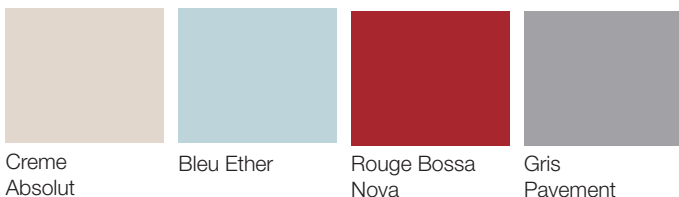

Features & Benefits Warranty: 2 Yrs.

- Elegant and iconic design reinvented for today's Food Service and Hospitality environments
- ASTM Class B rated for commercial use
- Powder coated steel legs
- Flexible back for optimal comfort
- Mix and match colors
- Stackable
- Optional seat cushions sold separately in Blue, Red, and Gray

Our successful retro design from the 1970's recreated for today's trends! The Ramatuelle features a comfortable resin back and seat combined with the strength of powder-coated steel legs for years of use - indoors or out!