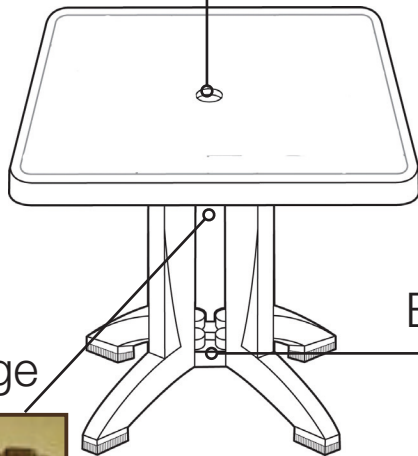

Atlanta 32" & 36" Sq. Pedestal Tables

Spare Parts

Umbrella Plug USSP0027 to USSP0032

Hardware Kit & Brackets -
USSP0017 and USSP0018