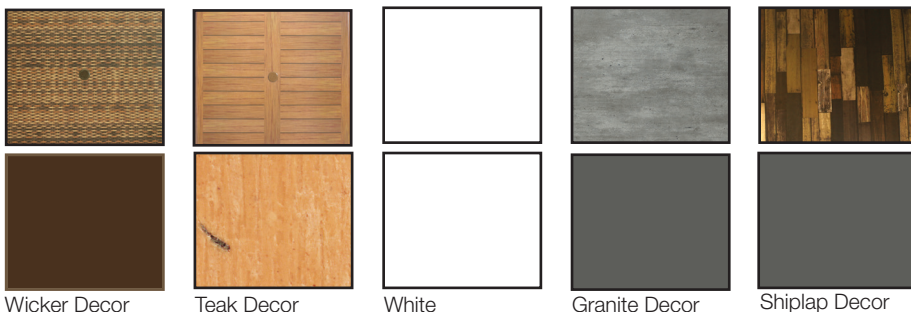

Atlanta 32" & 36" Square Pedestal Tables

Height:	28.6"
Width:	32" or 36"
Length:	32" or 36"
Unit Weight:	34.2 & 49.5 lbs

Product Specifications

Product Description	Reference Number	Color	UPC Code 014306	Pack Weight Each (lbs.)	Master Pack	Master Pack Volume (cu. ft)
Atlanta 32" Square Pedestal Tables	UT370018	Wicker Decor	936826	37.50	1	5.26
	UT370004	White	936802	37.50	1	5.26
	UT370038	Granite Decor	936789	37.50	1	5.26
	UT370720	Shiplap Decor	936796	37.50	1	5.26
Atlanta 36" Square Pedestal Tables	UT375018	Wicker Decor	936871	46.30	1	6.74
	UT375004	White	936857	46.30	1	6.74
	UT375720	Shiplap	936840	46.30	1	6.74

Features & Benefits

- Large 4-prong pedestal base for stability.
- Base is constructed of 100% prime resin.
- Umbrella hole with cap to fit any Grosfillex® umbrella with a 1 ½" pole.
- Easy to clean with soap & water or a mild detergent.
- Table base will accommodate the Grosfillex® resin umbrella base with filling cap.

The Atlanta 32" & 36" Square Pedestal Tables are perfect for fine outdoor dining. Their hard, smooth molded melamine seamless surfaces are available in a variety of rich decors. Built to hold up under the harshest weather conditions, the Atlanta tables are UV resistant and impervious to salt air and chlorine.

2 fixed, 2 adjustable
Footpads

USSP0008 & USSP0010

Reference	Description
USSP0017	HDW KIT/BRACKETS BALC LEG CHAR
USSP0018	HDW KIT/BRACKETS BALC LEG WHIT
USSP0001	BRACE FOLD BALCONY LEG CHAR
USSP0002	BRACE FOLD BALCONY LEG WHITE
USSP0004	BRACE FOLD BALCONY LEG WOOD
USSP0005	BRACE FOLD BALCONY LEG BRONZE
USSP0007	BRACE FOLD BALCONY LEG AMAZON GREEN
USSP0008	FOLDING TABLE HINGE WHITE
USSP0010	FOLDING TABLE HINGE BLACK
USSP0210	HRDW KIT & FTPADS BALC LEGS WH
USSP0213	HRDW KIT & FTPADS BALC LEGS CH
USSP0027	UMB STD PLUG TABLE CHAR
USSP0029	UMB STD PLUG TABLE WHITE
USSP0031	UMB STD PLUG TABLE WOOD
USSP0032	UMB STD PLUG TABLE BRONZE