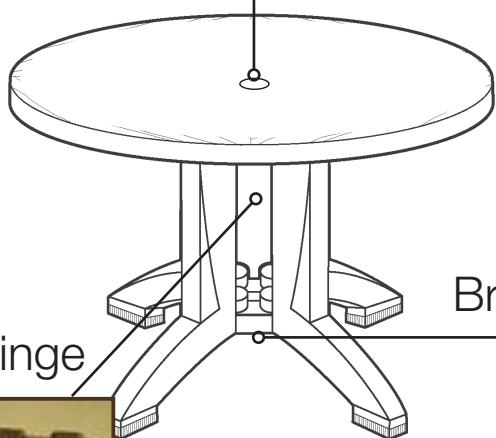

Atlanta 42" Round Pedestal Tables

Spare Parts

Umbrella Plug USSP0027 to USSP0032

Hardware Kit & Brackets -
USSP0017 and USSP0018