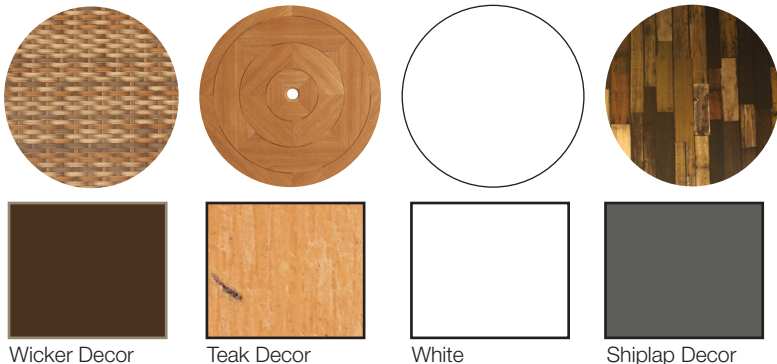

Height: 28.6"
Diameter: 42"
Unit Weight: 42.1 lbs

Atlanta 42" Round Pedestal Tables

Product Specifications

Product Description	Reference Number	Color	UPC Code 014306	Pack Weight Each (lbs.)	Master Pack	Master Pack Volume (cu. ft)
Atlanta 42" Round Pedestal Tables	UT380018	Wicker Decor	936925	45.60	1	8.86
	UT380008	Teak Decor	936918	45.60	1	8.86
	UT380004	White	936901	45.60	1	8.86
	UT380720	Shiplap	936895	45.60	1	8.86

Features & Benefits

- Large 4-prong pedestal base for stability.
- Base is constructed of 100% prime resin.
- Umbrella hole with cap to fit any Grosfillex® umbrella with a 1 1/2" pole
- Easy to clean with soap & water or a mild detergent.
- Table base will accommodate the Grosfillex® resin umbrella base with filling cap.

The Atlanta 42" Round Pedestal Tables are perfect for fine outdoor dining. Their hard, smooth molded melamine seamless surfaces are available in a variety of rich decors. Built to hold up under the harshest weather conditions, the Atlanta tables are UV resistant and impervious to salt air and chlorine.