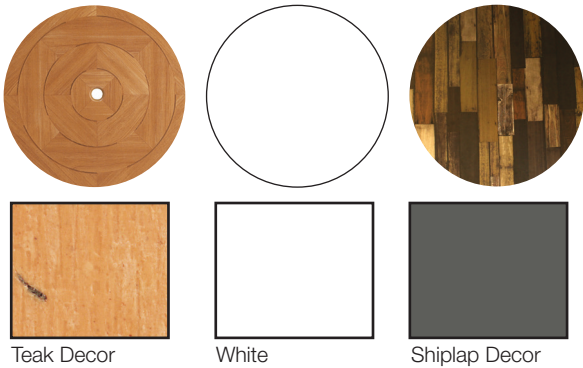

Teak Decor

White

Shiplap Decor