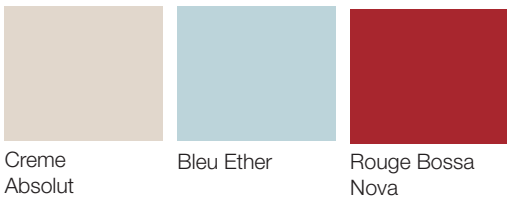

View Product

Overall Height:	44.5"
Overall Width:	21.0"
Overall Depth:	26.0"
Seat Height:	31.0"
Arm Height:	38.5"
Unit Weight:	11.7 lbs

Ramatuelle '73 Barstool

Product Specifications

Product Description	Reference Number	Color	UPC Code 014306	Pack Weight Each (lbs.)	Master Pack	Master Pack Volume (cu. ft)
Ramatuelle '73 Barstool	US139710	Creme Absolut	931784	17.34	2	22.28
	US139711	Bleu Ether	931791	17.34	2	22.28
	US139712	Rouge Bossa Nova	931807	17.34	2	22.28

Features & Benefits Warranty: 3 Yrs.

- Rated to 300 pounds
- Meets ASTM B performance standards for commercial use
- Powder coated steel legs
- Flexible back for optimal comfort
- Mix and match colors
- Stackable
- Optional seat cushions sold separately in Blue, Red, and Gray
- 3-year warranty

Our successful retro design from the 1970's recreated for today's trends! The Ramatuelle features a comfortable resin back and seat combined with the strength of powder-coated steel legs for years of use - indoors or out!