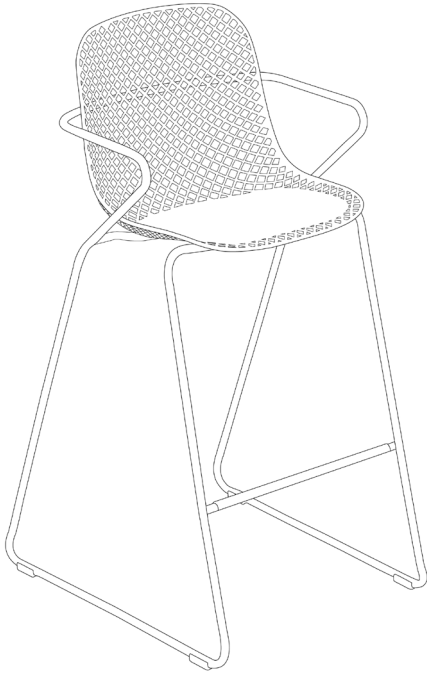

Ramatuelle '73 Barstool

Spare Parts