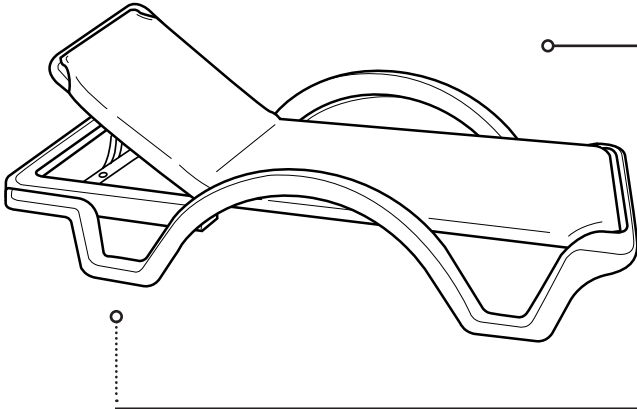

View Product

Outside Length: 78.0"
 Outside Width: 30.0"
 Bed Height: 13.9"
 Arm Height: 20.1"
 Unit Weight: 32.0 lbs

Catalina Adjustable Sling Chaise - White Frame

Product Specifications

Product Description	Reference Number	Color	UPC Code	Pack Weight Each (lbs.)	Master Pack	Master Pack Volume (cu. ft)
Catalina Adjustable Sling Chaise with White Frame	99202006	Blue	129426	35.00	14	104.15
	US202006	Blue	129426	38.97	2	38.97
	99202099	Custom	135366	35.00	14	104.15

Blue

Catalina Adjustable Sling Chaise

Spare Parts

Sling Cord USSP0132 through USSP0254

Wheels USSP0275 & USSP0276

Reference	Description
USSP0275	MARIN/CATAL WHEELS WH 2SET
USSP0276	MARIN/CATAL SPR WHEELS BZ 2SET
USSP0132	SLING CHAISE CORD BLUE
USSP0133	SLING CHAISE CORD HUNTER GREEN
USSP0134	SLING CHAISE CORD TEAL
USSP0135	SLING CORD MAR/NAT/CAT TAUPE
USSP0136	SLING CHAISE CORD NAVY BLUE
USSP0137	SLING CHAISE CORD YELLOW
USSP0138	SLING CORD MAR/NAT/CAT WHITE
USSP0170	SLING CHAISE CORD AQUA
USSP0171	SLING CHAISE CORD KHAKI
USSP0250	SLING CHAISE CORD ESPRESSO
USSP0251	SLING CHAISE CORD SPA BLUE
USSP0252	SLING CHAISE CORD FERN GREEN
USSP0253	SLING CHAISE CORD TURQUOISE
USSP0254	SLING CHAISE CORD BROWN/TAUPE