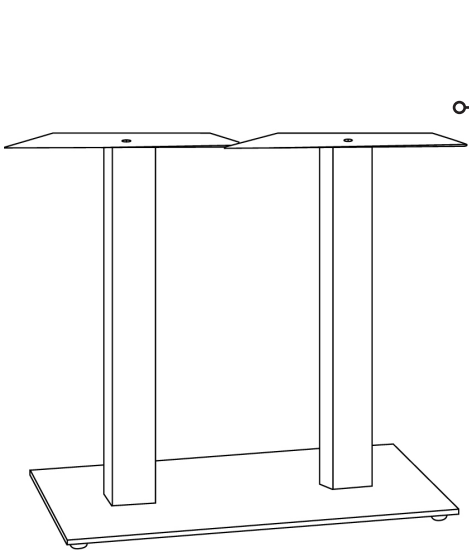

Gamma Base Lateral 16"x 28"

Spare Parts

Hardware Kit USSP0277