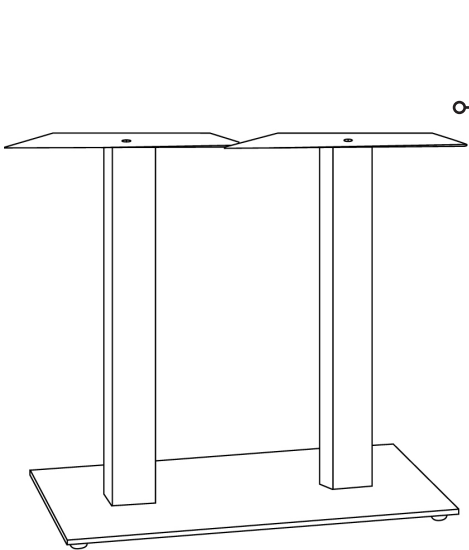

Gamma Base Lateral 16" x 28"

Length: 16"
Width: 28"
Height: 27.5"
Weight:

Product Specifications

Product Description	Reference Number	Color	UPC Code 014306	Weight Each (lbs.)	Master Pack	Master Pack Volume (cu. ft)
Gamma Base Lateral 16" x 28"	US505017	Black	932019	62.79	1	1.02

Features & Benefits Warranty: 2 Yrs.

- Sophisticated style
- Can be used indoor and outdoor
- Will not rust or fade
- Compatible with our Exterior Vanguard and HPL tabletop collections

Grosfillex gamma bases bring the sophisticated style of our beta bases to your outdoor foodservice settings! Gamma bases will not fade, rust, or pit from exposure to the harsh weather conditions. For seaside settings, choose the Gamma Marine 316 with its marine grade stainless steel finish to provide extra durability.

Black

Gamma Base Lateral 16"x 28"

Spare Parts

Hardware Kit USSP0277

Leg Leveler USSP0247

Reference	Description
USSP0247	LEG LEVELER GAMMA/BETA BASE (ea)
USSP0277	HARDWARE KIT GAMMA/BETA BASE