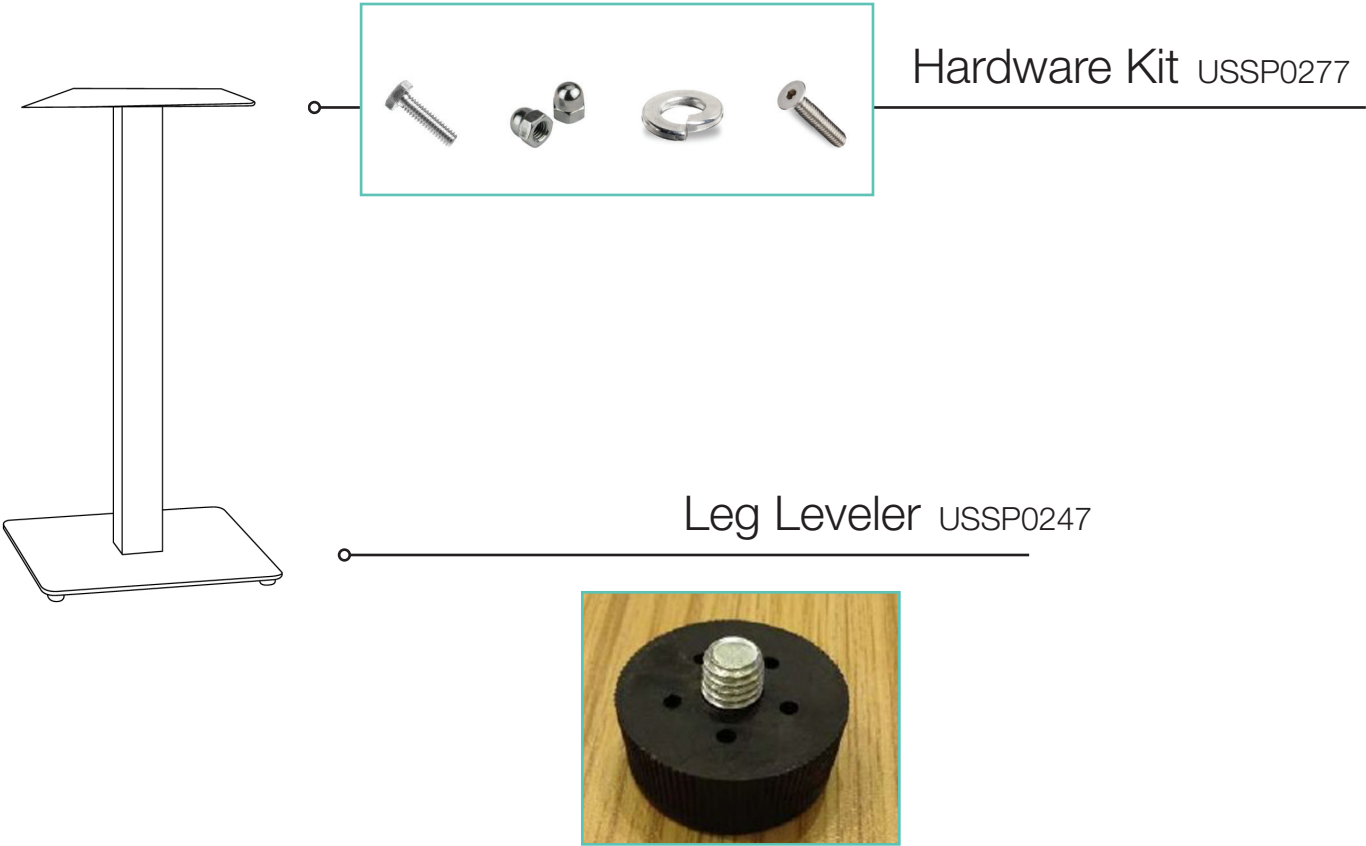

Gamma Base Bar Height 18" x 18"

Length: 18"
Width: 18"
Height: 39"
Weight:

Product Specifications

Product Description	Reference Number	Color	UPC Code 014306	Weight Each (lbs.)	Master Pack	Master Pack Volume (cu. ft)
Gamma Base Bar Height 18" x 18"	US507017	Black	932033	41.71	1	0.75
	US507009	Silver Gray	932040	41.71	1	0.75

Features & Benefits Warranty: 2 Yrs.

- Sophisticated style
- Can be used indoor and outdoor
- Will not rust or fade
- Compatible with our Exterior Vanguard and HPL tabletop collections

Grosfillex gamma bases bring the sophisticated style of our beta bases to your outdoor foodservice settings! Gamma bases will not fade, rust, or pit from exposure to the harsh weather conditions. For seaside settings, choose the Gamma Marine 316 with its marine grade stainless steel finish to provide extra durability.

Gamma Base Bar Height 18"x18"

Spare Parts

Reference	Description
USSP0247	LEG LEVELER GAMMA/BETA BASE (ea)
USSP0277	HARDWARE KIT GAMMA/BETA BASE