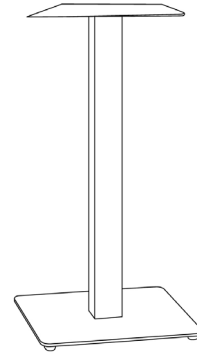

View Product

Length: 18"
 Width: 18"
 Height: 39"
 Unit Weight: 41.7 lbs

Gamma Base

Bar Height 18" x 18"

Product Specifications

Product Description	Reference Number	Color	UPC Code 014306	Pack Weight Each (lbs.)	Master Pack	Master Pack Volume (cu. ft)
Gamma Base Bar Height 18" x 18"	US507017	Black	932033	41.71	1	0.75
	US507009	Silver Gray	932040	41.71	1	0.75

Features & Benefits Warranty: 2 Yrs.

- Sophisticated style
- Can be used indoor and outdoor
- Will not rust or fade
- Compatible with our Exterior Vanguard and HPL tabletop collections

Grosfillex gamma bases bring the sophisticated style of our beta bases to your outdoor foodservice settings! Gamma bases will not fade, rust, or pit from exposure to the harsh weather conditions. For seaside settings, choose the Gamma Marine 316 with its marine grade stainless steel finish to provide extra durability.

Gamma Base Bar Height 18"x18"

Spare Parts

Reference	Description
USSP0247	LEG LEVELER GAMMA/BETA BASE (ea)
USSP0277	HARDWARE KIT GAMMA/BETA BASE