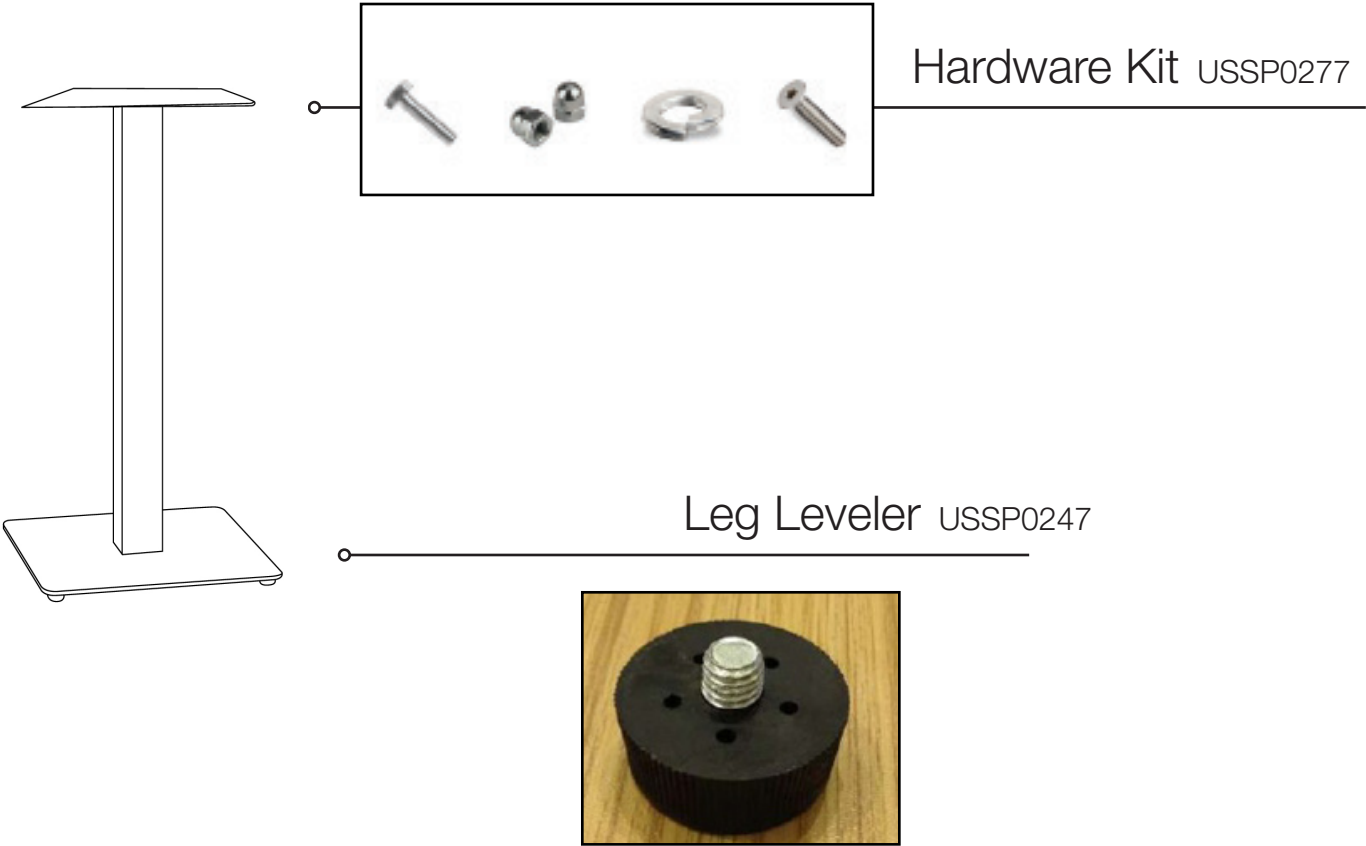

View Product

Length: 18"
 Width: 18"
 Height: 39"
 Unit Weight: 41.7 lbs

Gamma Base

Bar Height 18" x 18"

Product Specifications

Product Description	Reference Number	Color	UPC Code 014306	Pack Weight Each (lbs.)	Master Pack	Master Pack Volume (cu. ft)
Gamma Base Bar Height 18" x 18"	US507017	Black	932033	41.71	1	0.75
	US507009	Silver Gray	932040	41.71	1	0.75

Features & Benefits Warranty: 2 Yrs.

- Sophisticated style
- Can be used indoor and outdoor
- Will not rust or fade
- Compatible with our Exterior Vanguard and HPL tabletop collections

Grosfillex gamma bases bring the sophisticated style of our beta bases to your outdoor foodservice settings! Gamma bases will not fade, rust, or pit from exposure to the harsh weather conditions. For seaside settings, choose the Gamma Marine 316 with its marine grade stainless steel finish to provide extra durability.

Gamma Base Bar Height 18"x18"

Spare Parts

Reference	Description
USSP0247	LEG LEVELER GAMMA/BETA BASE (ea)
USSP0277	HARDWARE KIT GAMMA/BETA BASE