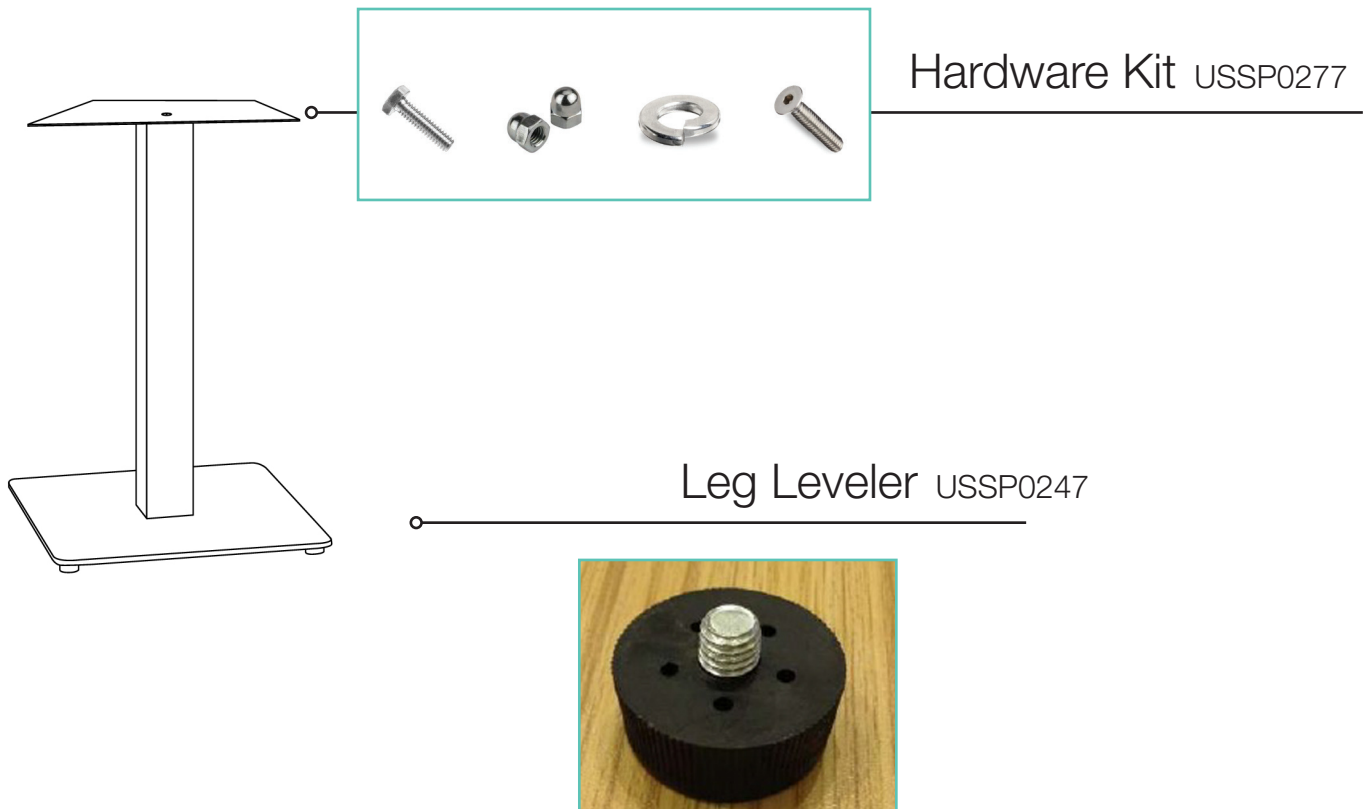

### Product Specifications

Product Description	Reference Number	Color	UPC Code 014306	Weight Each (lbs.)	Master Pack	Master Pack Volume (cu. ft)
Gamma Base 18" x 18"	US503017	Black	931975	39.15	1	0.65
	US503009	Silver Gray	931982	39.15	1	0.65

# Gamma Base 18"x18"

Spare Parts

Reference	Description
USSP0247	LEG LEVELER GAMMA/BETA BASE (ea)
USSP0277	HARDWARE KIT GAMMA/BETA BASE