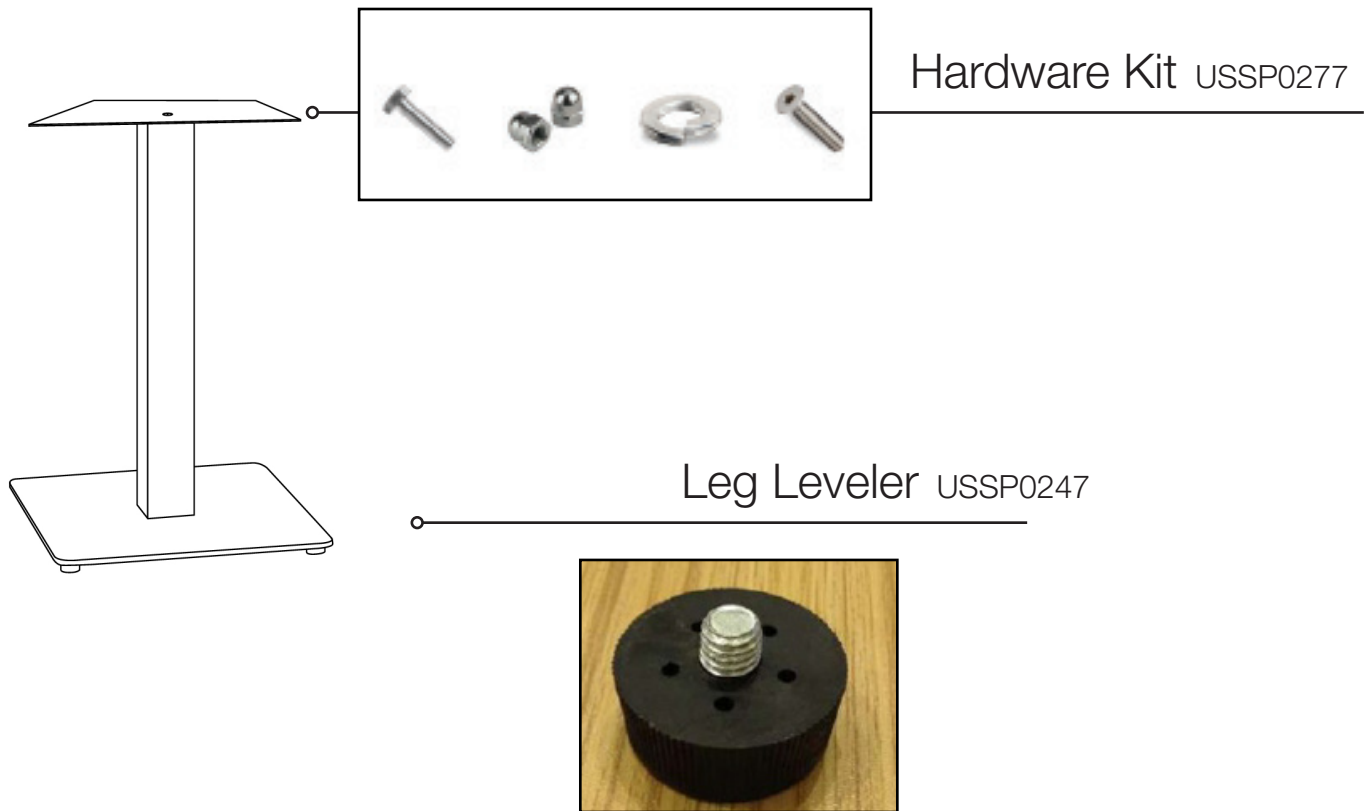

View Product

Gamma Base 18" x 18"

Length: 18"
Width: 18"
Height: 27.5"
Unit Weight: 39.2 lbs

Product Specifications

Product Description	Reference Number	Color	UPC Code 014306	Pack Weight Each (lbs.)	Master Pack	Master Pack Volume (cu. ft)
Gamma Base 18" x 18"	US503017	Black	931975	39.15	1	0.65
	US503009	Silver Gray	931982	39.15	1	0.65

Features & Benefits Warranty: 2 Yrs.

- Sophisticated style
- Can be used indoor and outdoor
- Will not rust or fade
- Compatible with our Exterior Vanguard and HPL tabletop collections

Grosfillex gamma bases bring the sophisticated style of our beta bases to your outdoor foodservice settings! Gamma bases will not fade, rust, or pit from exposure to the harsh weather conditions. For seaside settings, choose the Gamma Marine 316 with its marine grade stainless steel finish to provide extra durability.

Gamma Base 18"x18"

Spare Parts

Reference	Description
USSP0247	LEG LEVELER GAMMA/BETA BASE (ea)
USSP0277	HARDWARE KIT GAMMA/BETA BASE