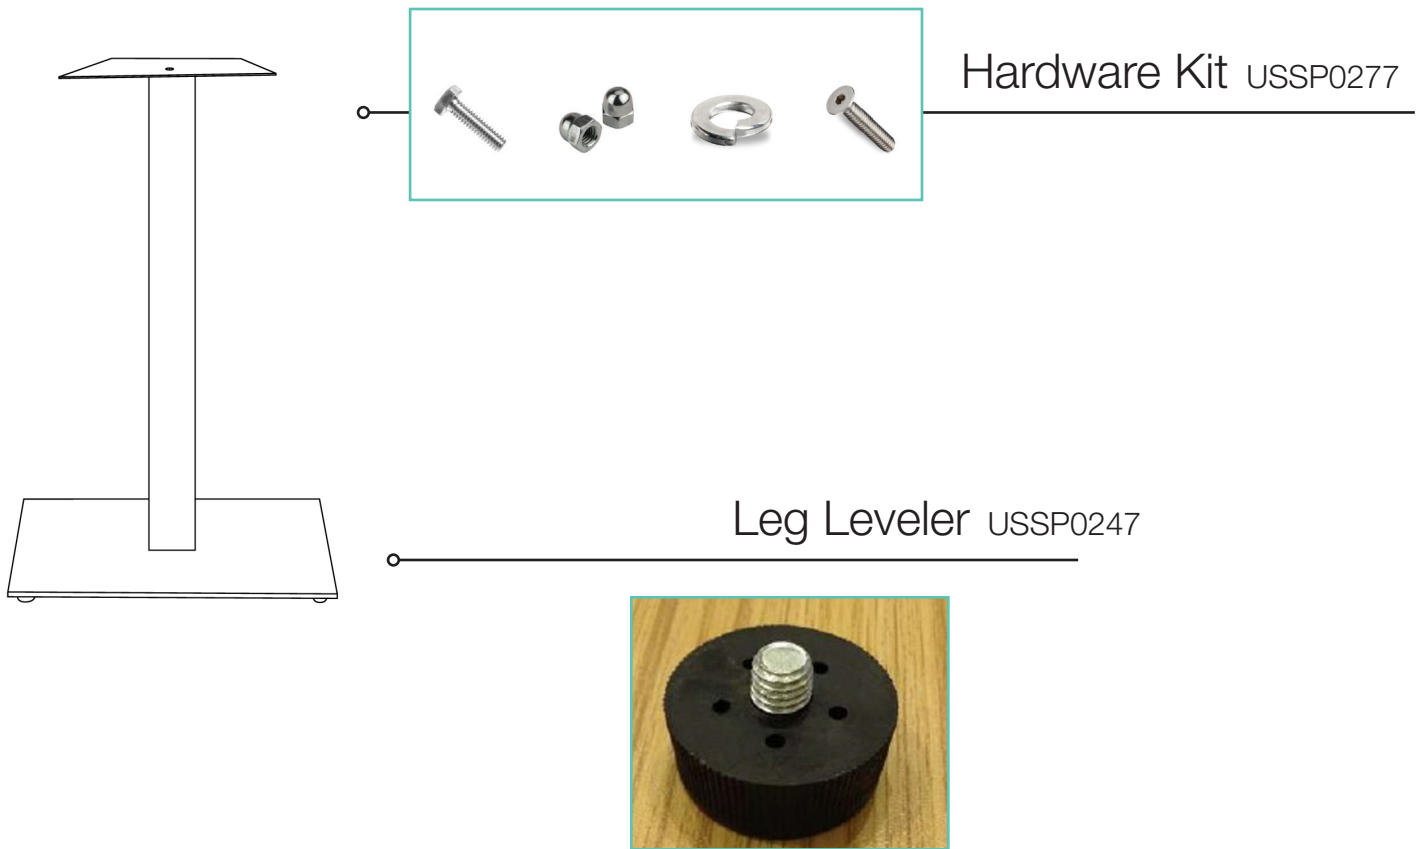

Gamma Base Bar Height 22" x 22"

Length: 22"
Width: 22"
Height: 39"
Weight:

Product Specifications

Product Description	Reference Number	Color	UPC Code 014306	Weight Each (lbs.)	Master Pack	Master Pack Volume (cu. ft)
Gamma Base Bar Height 22" x 22"	US508017	Black	932057	57.05	1	0.94
	US508009	Silver Gray	932064	57.05	1	0.94

Features & Benefits Warranty: 2 Yrs.

- Sophisticated style
- Can be used indoor and outdoor
- Will not rust or fade
- Compatible with our Exterior Vanguard and HPL tabletop collections

Grosfillex gamma bases bring the sophisticated style of our beta bases to your outdoor foodservice settings! Gamma bases will not fade, rust, or pit from exposure to the harsh weather conditions. For seaside settings, choose the Gamma Marine 316 with its marine grade stainless steel finish to provide extra durability.

Gamma Base Bar Height 22"x 22"

Spare Parts

Hardware Kit USSP0277

Leg Leveler USSP0247

Reference	Description
USSP0247	LEG LEVELER GAMMA/BETA BASE (ea)
USSP0277	HARDWARE KIT GAMMA/BETA BASE