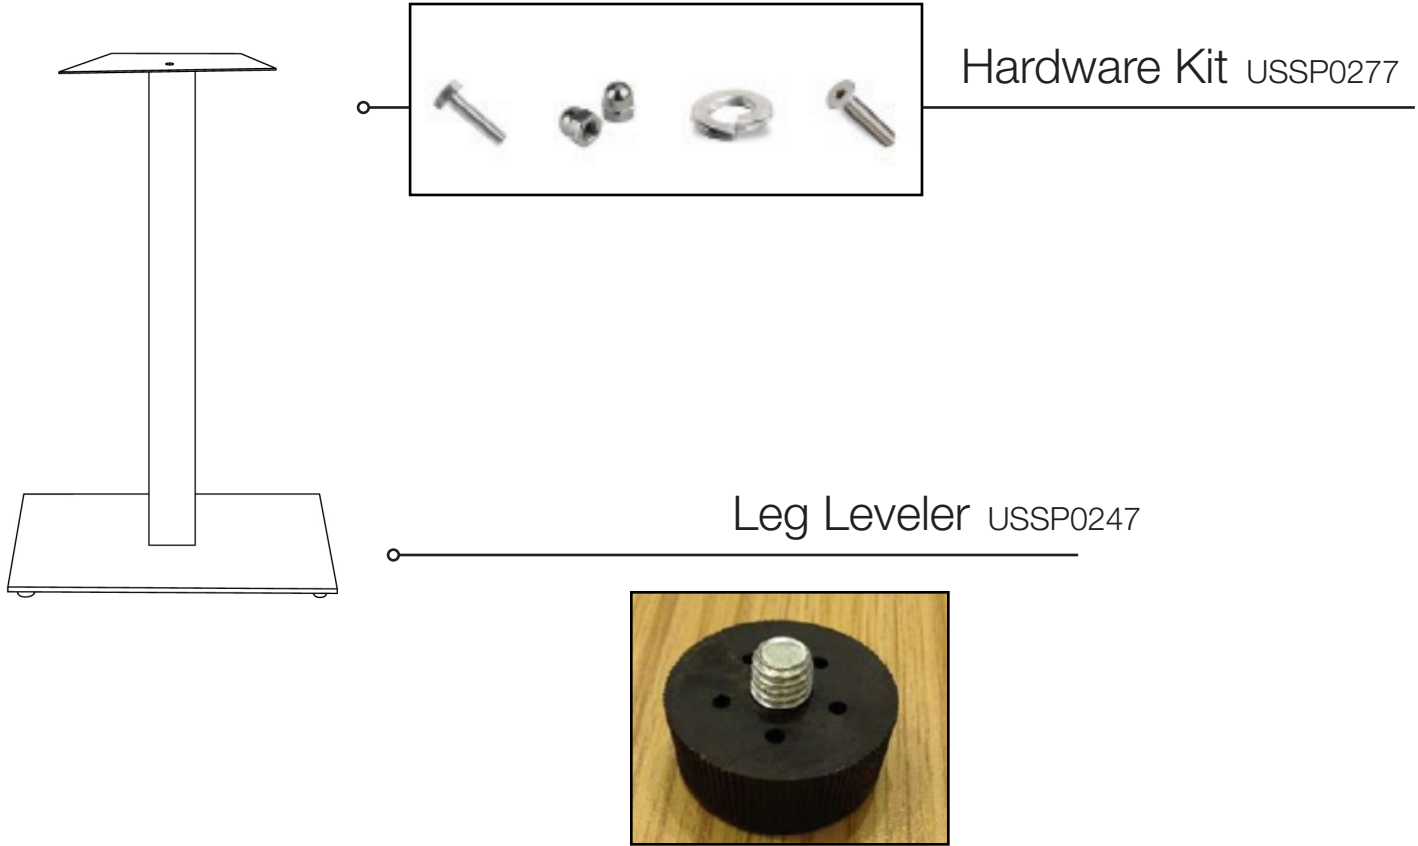

View Product

Length: 22"
Width: 22"
Height: 39"
Unit Weight: 57 lbs

Gamma Base Bar Height 22" x 22'

Product Specifications

Product Description	Reference Number	Color	UPC Code 014306	Pack Weight Each (lbs.)	Master Pack	Master Pack Volume (cu. ft)
Gamma Base Bar Height 22" x 22"	US508017	Black	932057	57.05	1	0.94
	US508009	Silver Gray	932064	57.05	1	0.94

Features & Benefits Warranty: 2 Yrs.

- Sophisticated style
- Can be used indoor and outdoor
- Will not rust or fade
- Compatible with our Exterior Vanguard and HPL tabletop collections

Grosfillex gamma bases bring the sophisticated style of our beta bases to your outdoor foodservice settings! Gamma bases will not fade, rust, or pit from exposure to the harsh weather conditions. For seaside settings, choose the Gamma Marine 316 with its marine grade stainless steel finish to provide extra durability.

Gamma Base Bar Height 22"x 22"

Spare Parts

Reference	Description
USSP0247	LEG LEVELER GAMMA/BETA BASE (ea)
USSP0277	HARDWARE KIT GAMMA/BETA BASE