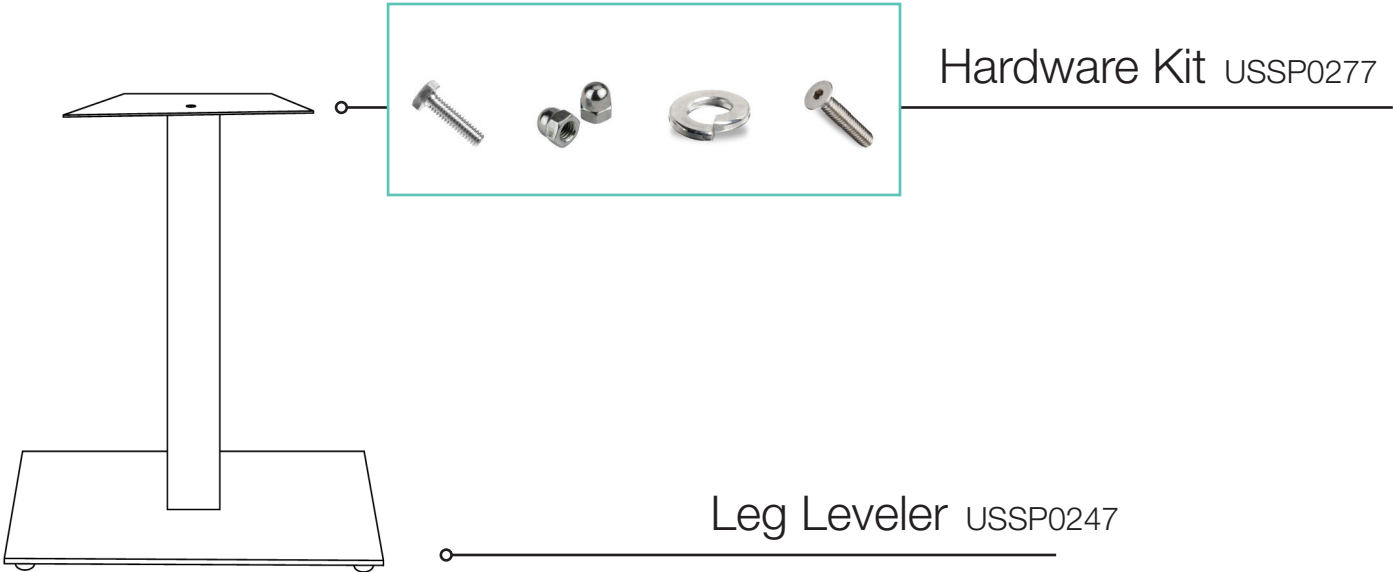

Gamma Base

22" x 22"

Length: 22"
 Width: 22"
 Height: 27.5"
 Weight:

Product Specifications

Product Description	Reference Number	Color	UPC Code 014306	Weight Each (lbs.)	Master Pack	Master Pack Volume (cu. ft)
Gamma Base 22" x 22"	US504017	Black	931999	54.50	1	0.84
	US504009	Silver Gray	932002	54.50	1	0.84

Gamma Base 22"x22"

Spare Parts

Reference	Description
USSP0247	LEG LEVELER GAMMA/BETA BASE (ea)
USSP0277	HARDWARE KIT GAMMA/BETA BASE