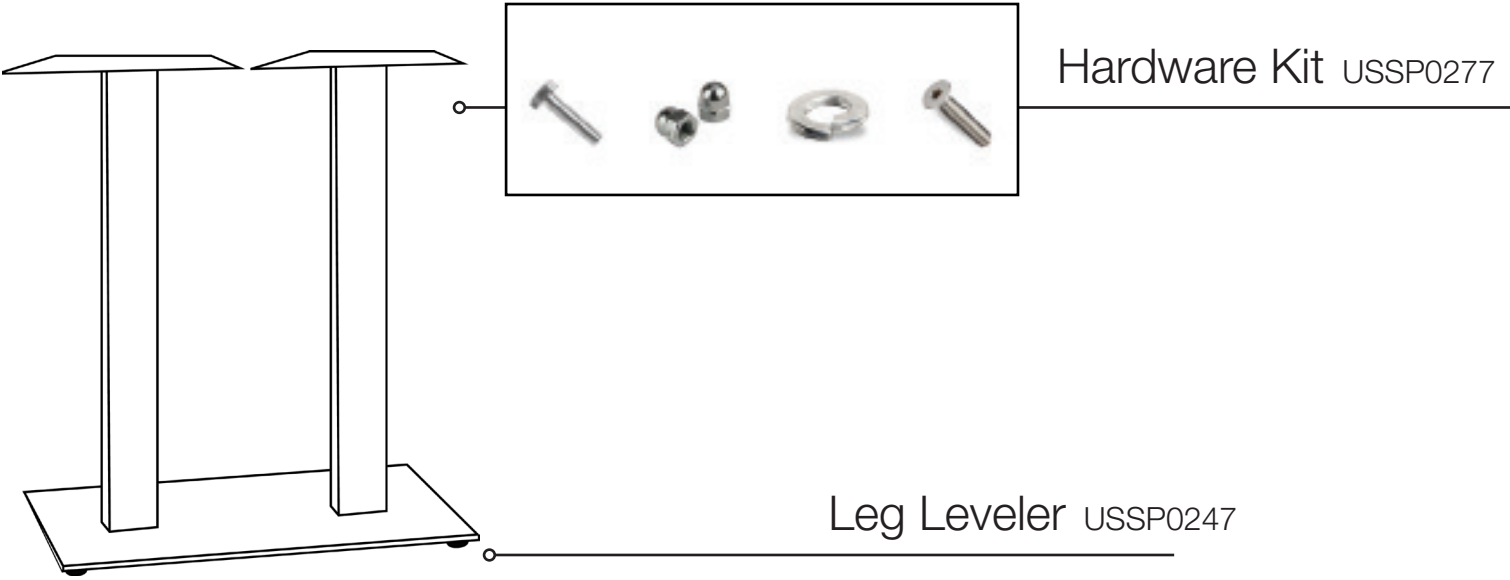

View Product

Length: 16"
 Width: 28"
 Height: 39"
 Unit Weight: 55.8 lbs

Gamma Base Lateral Bar 16" x 28"

Product Specifications

Product Description	Reference Number	Color	UPC Code 014306	Pack Weight Each (lbs.)	Master Pack	Master Pack Volume (cu. ft)
Gamma Base Lateral Bar Height 16" x 28"	US506017	Black	939056	67.89	1	1.22
	US506009	Silver Gray	939063	67.89	1	1.22

Gamma Base Lateral Bar 16"x 28"

Spare Parts

Hardware Kit USSP0277

Leg Leveler USSP0247

Reference	Description
USSP0247	LEG LEVELER GAMMA/BETA BASE (ea)
USSP0277	HARDWARE KIT GAMMA/BETA BASE