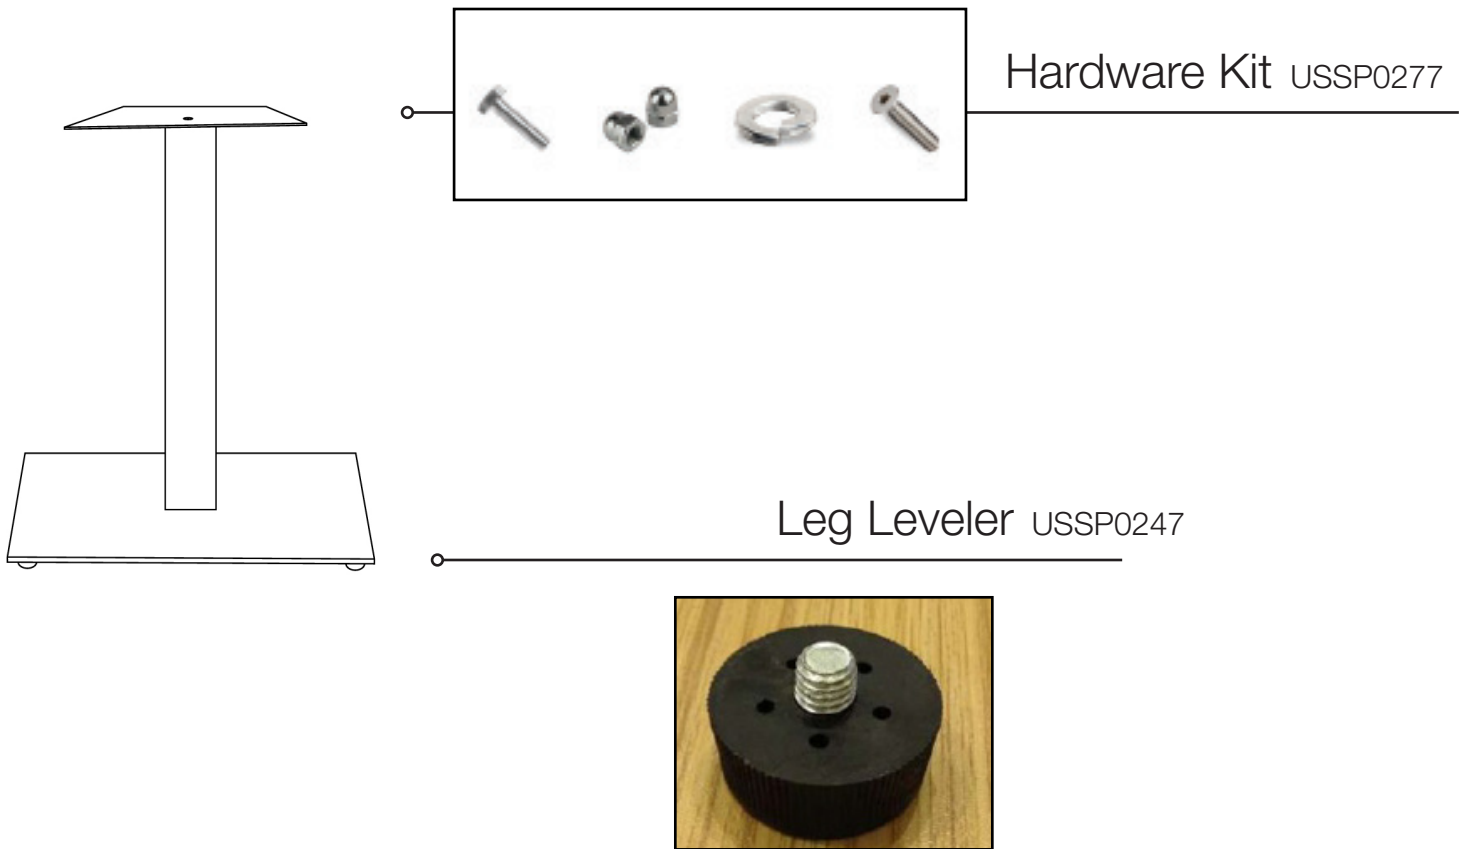

View Product

Gamma Marine 316 22" x 22" Dining

Length: 22"
Width: 22"
Height: 27.5"
Unit Weight: 54 lbs

Product Specifications

Product Description	Reference Number	Color	UPC Code 014306	Pack Weight Each (lbs.)	Master Pack	Master Pack Volume (cu. ft)
Gamma Marine 316 Dining Height Base	US517009	Silver Gray	932262	54.50	1	0.84

The Gamma Marine 316 is perfect for seaside settings and features a marine grade stainless steel finish to provide extra durability. Gamma Marine 316 bases bring the sophisticated style of our beta bases to your harshest outdoor foodservice settings! Gamma Marine 316 bases will not fade, rust, or pit from exposure to the harsh weather conditions.

Gamma Marine 316 22"x 22" Dining

Spare Parts

Reference	Description
USSP0247	LEG LEVELER GAMMA/BETA BASE (ea)
USSP0277	HARDWARE KIT GAMMA/BETA BASE