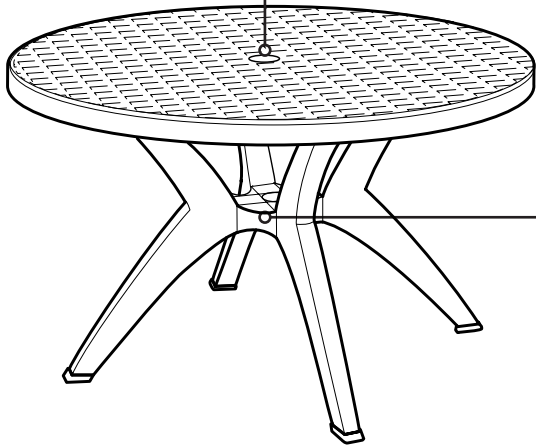

Ibiza 46" Round Pedestal Table

Spare Parts

Umbrella Plug USSP0028 & USSP0029

Brace - USSP0051, USSP0052, & USSP0056

Footpad - USSP0036

Reference	Description
USSP0051	BRACE Y-LEG TAUPE
USSP0052	BRACE Y-LEG WHITE
USSP0042	PLASTIC LEG BRACKET WHITE
USSP0046	PLASTIC LEG BRACKET SANDSTONE
USSP0056	BRACE Y-LEG SANDSTONE
USSP0131	HARDWARE KIT Y-LEG
USSP0036	FOOTPAD (INDIVIDUAL)
USSP0028	UMB STD PLUG TABLE TAUPE
USSP0029	UMB STD PLUG TABLE WHITE