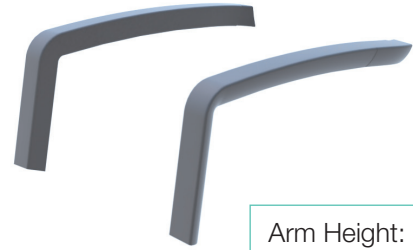

Sunset Deep Seating Arms

(loung chair, loveseat, and sofa sold separately)

Arm Height: 7.5"
 Arm Length: 16"
 Arm Width: 1.7"
 Weight:

Product Specifications

Product Description	Reference Number	Color	UPC Code 014306	Weight Each (lbs.)	Master Pack	Master Pack Volume (cu. ft)
Sunset Deep Seating Arms (loung chair, loveseat, and sofa sold separately)	US416599	Fusion Bronze	924281	2.57	1 (set of 2)	0.42
	US416288	Volcanic Black	924274	2.57	1 (set of 2)	0.42
	US416289	Platinum Gray	924304	2.57	1 (set of 2)	0.42
	US416096	Glacier White	924298	2.57	1 (set of 2)	0.42

Change the look of your Sunset Deep Seating set by adding the optional arms. Designed to work with all of the Sunset Deep-Seating pieces, the arms are easy to install.