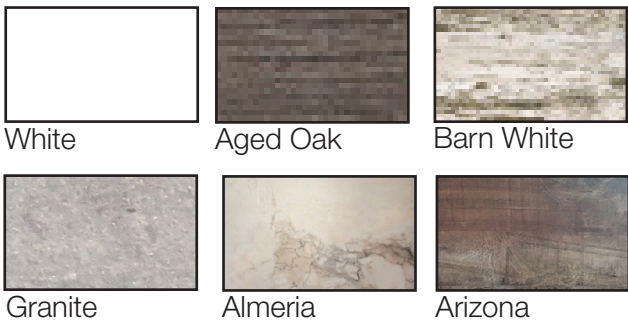

Features & Benefits Warranty: 2 Yrs.

- Trendy marble, granite finish, textured or deco tops to complement all Grosfillex chairs.
- Hard, smooth molded tabletop made of a molded wood/resin body with a fusion bonded melamine top.
- Stain, burn, scratch, and fade resistant.
- Use Grosfillex's wide 4-prong alpha large resin base or resin y-leg base
- Large 1^{1/2}" umbrella hole with protective resin fitting and cap.
- Cleans easily with soap and water.
- Specifically designed and engineered for fine dining in hospitality environments.
- Customize designs by mixing and matching tabletops and bases.
- Top and Base sold separately.

The shape of the table top may bend to a concave shape when exposed to direct sunlight. A deflection of as much as 3/16" per linear foot of table length can be expected. This is not a manufacturing defect as this deformation will not affect the structural integrity of the table nor its functionality.