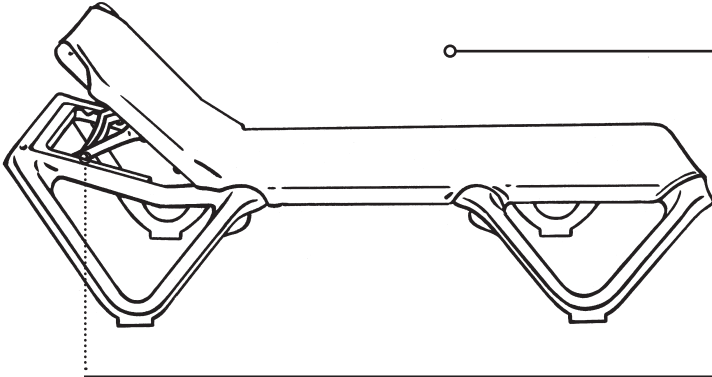

Nautical Adjustable Sling Chaise

- White Frame

Outside Length: 76.0"
 Outside Width: 28.8"
 Bed Height: 14.5"
 Unit Weight: 30.0 lbs

Product Specifications

Product Description	Reference Number	Color	UPC Code 014306	Pack Weight Each (lbs.)	Master Pack	Master Pack Volume (cu. ft)
Nautical Adjustable Sling Chaise with White Frame	99101006	Blue	101569	35.00	12	94.35
	US910106	Blue	101569	44.00	2	40.44
	99101003	Khaki	141336	35.00	12	94.35
	US910103	Khaki	141336	44.00	2	40.44
	99101241	Turquoise	909998	35.00	12	94.35
	US101241	Turquoise	909998	44.00	2	40.44
	99101099	Custom	101606	35.00	12	94.35

Nautical Adjustable Sling Chaise - Sandstone Frame

Outside Length: 76.0"
 Outside Width: 28.8"
 Bed Height: 14.5"
 Unit Weight: 30.0 lbs

Product Specifications

Product Description	Reference Number	Color	UPC Code 014306	Pack Weight Each (lbs.)	Master Pack	Master Pack Volume (cu. ft)
Nautical Stacking Sling Chaise with Sandstone Frame	99155003	Khaki	917467	35.00	12	94.35
	US155003	Khaki	917467	44.00	2	40.44
	99155181	Taupe	917979	35.00	12	94.35
	US155181	Taupe	917979	44.00	2	40.44
	99101099	Custom	101606	35.00	12	94.35

Khaki

Taupe

Nautical Adjustable Sling Chaise

Spare Parts

Sling Cord USSP0132 through USSP0254

Bernat
(Old Version) USSP0139 & USSP0140
*Not Shown

Bernat
USSP0302 & USSP0303

Reference	Description
USSP0302	BERNAT NEW VERSION WHITE
USSP0303	BERNAT NEW VERSION SANDSTONE
USSP0139	NAUTICAL BERNAT OLD VER WHITE
USSP0140	NAUTICAL BERNAT OLD VER SANDSTONE
USSP0132	SLING CHAISE CORD BLUE
USSP0133	SLING CHAISE CORD HUNTER GREEN
USSP0134	SLING CHAISE CORD TEAL
USSP0135	SLING CHAISE CORD TAUPE
USSP0136	SLING CHAISE CORD NAVY BLUE
USSP0137	SLING CHAISE CORD YELLOW
USSP0138	SLING CHAISE CORD WHITE
USSP0170	SLING CHAISE CORD AQUA
USSP0171	SLING CHAISE CORD KHAKI
USSP0250	SLING CHAISE CORD ESPRESSO
USSP0251	SLING CHAISE CORD SPA BLUE
USSP0252	SLING CHAISE CORD FERN GREEN
USSP0253	SLING CHAISE CORD TURQUOISE
USSP0254	SLING CHAISE CORD BROWN/TAUPE