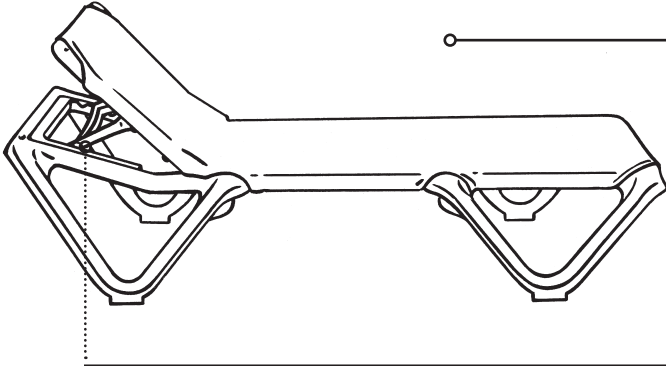

Nautical Adjustable Sling Chaise

Spare Parts

Sling Cord USSP0132 through USSP0254