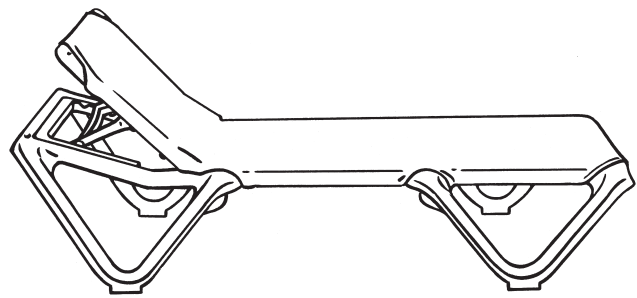

Nautical Adjustable Sling Chaise

- White Frame

Outside Length: 76.0"
 Outside Width: 28.8"
 Bed Height: 14.5"
 Unit Weight: 30.0 lbs

Product Specifications

Product Description	Reference Number	Color	UPC Code 014306	Pack Weight Each (lbs.)	Master Pack	Master Pack Volume (cu. ft)
Nautical Adjustable Sling Chaise with White Frame	99101006	Blue	101569	35.00	12	94.35
	US910106	Blue	101569	44.00	2	40.44
	99101003	Khaki	141336	35.00	12	94.35
	US910103	Khaki	141336	44.00	2	40.44
	99101241	Turquoise	909998	35.00	12	94.35
	US101241	Turquoise	909998	44.00	2	40.44
	99101099	Custom	101606	35.00	12	94.35

Nautical Adjustable Sling Chaise

Spare Parts

Sling Cord USSP0132 through USSP0254

Bernat
(Old Version) USSP0139 & USSP0140
*Not Shown

Bernat
USSP0302 & USSP0303

Reference	Description
USSP0302	BERNAT NEW VERSION WHITE
USSP0303	BERNAT NEW VERSION SANDSTONE
USSP0139	NAUTICAL BERNAT OLD VER WHITE
USSP0140	NAUTICAL BERNAT OLD VER SANDSTONE
USSP0132	SLING CHAISE CORD BLUE
USSP0133	SLING CHAISE CORD HUNTER GREEN
USSP0134	SLING CHAISE CORD TEAL
USSP0135	SLING CHAISE CORD TAUPE
USSP0136	SLING CHAISE CORD NAVY BLUE
USSP0137	SLING CHAISE CORD YELLOW
USSP0138	SLING CHAISE CORD WHITE
USSP0170	SLING CHAISE CORD AQUA
USSP0171	SLING CHAISE CORD KHAKI
USSP0250	SLING CHAISE CORD ESPRESSO
USSP0251	SLING CHAISE CORD SPA BLUE
USSP0252	SLING CHAISE CORD FERN GREEN
USSP0253	SLING CHAISE CORD TURQUOISE
USSP0254	SLING CHAISE CORD BROWN/TAUPE

Nautical Adjustable Sling Chaise - Sandstone Frame

Outside Length: 76.0"
 Outside Width: 28.8"
 Bed Height: 14.5"
 Unit Weight: 30.0 lbs

Product Specifications

Product Description	Reference Number	Color	UPC Code 014306	Pack Weight Each (lbs.)	Master Pack	Master Pack Volume (cu. ft)
Nautical Stacking Sling Chaise with Sandstone Frame	99155003	Khaki	917467	35.00	12	94.35
	US155003	Khaki	917467	44.00	2	40.44
	99155181	Taupe	917979	35.00	12	94.35
	US155181	Taupe	917979	44.00	2	40.44
	99101099	Custom	101606	35.00	12	94.35