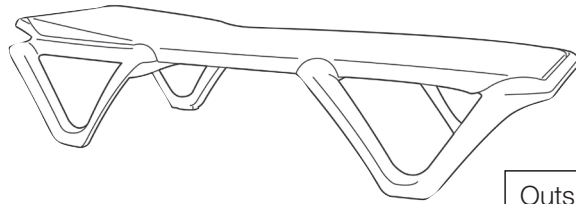

View Product

Lays Flat!

# Nautical Pro Adjustable Sling Chaise

Outside Length:	78.0"
Outside Width:	28.9"
Bed Height:	14.8"
Unit Weight:	32.0 lbs

## Product Specifications

Product Description	Reference Number	Color	UPC Code 014306	Pack Weight Each (lbs.)	Master Pack	Master Pack Volume (cu. ft)
Nautical Pro Adjustable Sling Chaise	99901004	Blue/White Frame	929125	35.00	12	94.35
	US891104	Blue/White Frame	929125	44.00	2	40.44
	99904004	Khaki/White Frame	929897	35.00	12	94.35
	US894004	Khaki/White Frame	929897	44.00	2	40.44
	99902137	Khaki/Bronze Frame	929125	35.00	12	94.35
	US892137	Khaki/Bronze Frame	929125	44.00	2	40.44
	99901102	Espresso/Charcoal Frame	932675	35.00	12	94.35
	US891102	Espresso/Charcoal Frame	932675	44.00	2	40.44
	99901763	Ash/Dove Gray	932682	35.00	12	94.35
	US891763	Ash/Dove Gray	932682	44.00	2	40.44