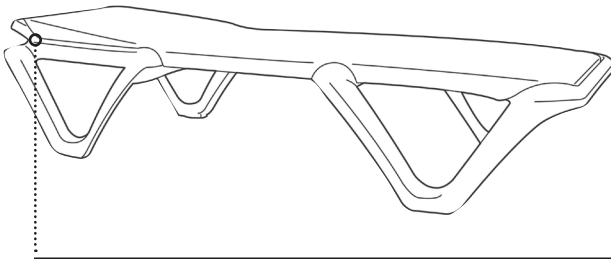

Nautical Pro Adjustable Sling Chaise

Spare Parts

Sling Cord USSP0132 through USSP0254

Bernat USSP0305 & USSP0306

Reference	Description
USSP0305	BERNAT NAUTICAL PRO BRONZE
USSP0306	BERNAT NAUTICAL PRO WHITE
USSP0132	SLING CHAISE CORD BLUE
USSP0133	SLING CHAISE CORD HUNTER GREEN
USSP0134	SLING CHAISE CORD TEAL
USSP0135	SLING CORD MAR/NAT/CAT TAUPE
USSP0136	SLING CHAISE CORD NAVY BLUE
USSP0137	SLING CHAISE CORD YELLOW
USSP0138	SLING CORD MAR/NAT/CAT WHITE
USSP0170	SLING CHAISE CORD AQUA
USSP0171	SLING CHAISE CORD KHAKI
USSP0250	SLING CHAISE CORD ESPRESSO
USSP0251	SLING CHAISE CORD SPA BLUE
USSP0252	SLING CHAISE CORD FERN GREEN
USSP0253	SLING CHAISE CORD TURQUOISE
USSP0254	SLING CHAISE CORD BROWN/TAUPE